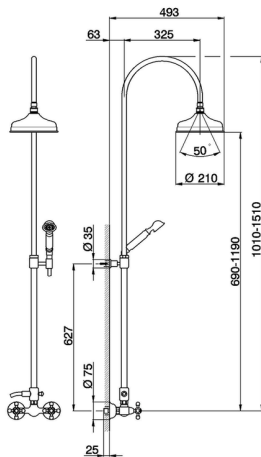

2-function Bath-shower column CROISSETTE_AC904051

MODEL **AC904051**

2-function Bath-shower column, 2-outlet diverter, adjustable column, not sliding handshower bracket, 53 mm Brass Classic one spray handshower, D.210 mm Brass round showerhead, 150 cm Brass Flexible Hose

AVAILABLE FINISHINGS

- **21** 21 Chrome
- **24** 24 Gold
- **27** 27 Old Bronze
- **2A** 2A Satin Brushed Nickel
- **74** 74 Chrome/Gold
- **2W** 2W Brushed Gold

CHARACTERISTICS

2024-12-19