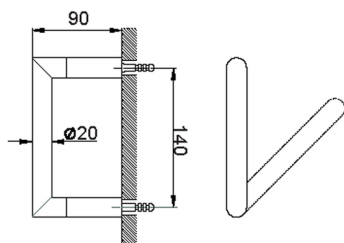

Toilet paper holder BATHROOM ACCESSORIES_SI090400

MODEL **SI090400**

Toilet paper holder

AVAILABLE FINISHINGS

-  **21** 21 Chrome
-  **2B** 2B Polished Nickel
-  **2F** 2F Brushed Nickel
-  **2P** 2P Rose Gold
-  **2Q** 2Q Black Titanium
-  **40** 40 Matt Black
-  **4Q** 4Q Matt White

CHARACTERISTICS

Toilet paper holder BATHROOM ACCESSORIES_SI090400

SI090400

<https://en.huberitalia.com/toilet-paper-holder-bathroom-accessories-si090400>

2026-06-13