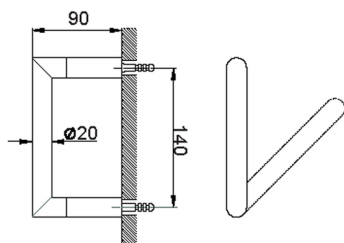

Toilet paper holder BATHROOM ACCESSORIES_SI090400

MODEL **SI090400**

Toilet paper holder

AVAILABLE FINISHINGS

-  **21** 21 Chrome
-  **2B** 2B Polished Nickel
-  **2F** 2F Brushed Nickel
-  **2P** 2P Rose Gold
-  **2Q** 2Q Black Titanium
-  **40** 40 Matt Black
-  **4Q** 4Q Matt White

CHARACTERISTICS

Toilet paper holder BATHROOM ACCESSORIES_SI090400

SI090400

<https://en.huberitalia.com/toilet-paper-holder-bathroom-accessories-si090400>

2026-04-06