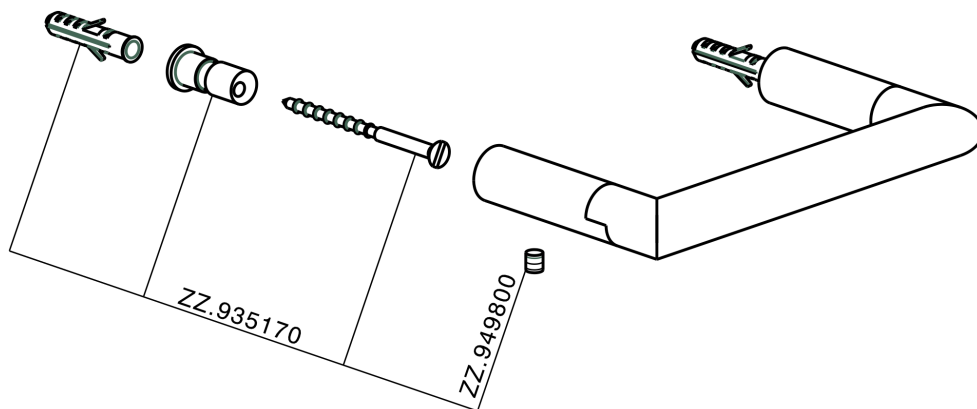

Toilet paper holder BATHROOM ACCESSORIES_SI090400

MODEL **SI090400**

Toilet paper holder

AVAILABLE FINISHINGS

21 21 Chrome

2B 2B Polished Nickel

2F 2F Brushed Nickel

2P 2P Rose Gold

2Q 2Q Black Titanium

40 40 Matt Black

4Q 4Q Matt White

CHARACTERISTICS

Toilet paper holder BATHROOM ACCESSORIES_SI090400

SI090400

<https://en.huberitalia.com/toilet-paper-holder-bathroom-accessories-si090400>