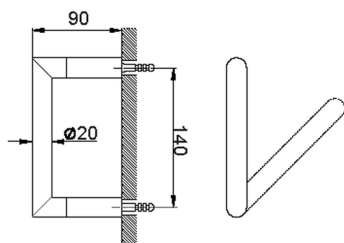

## Toilet paper holder BATHROOM ACCESSORIES\_SI090400

MODEL **SI090400**

Toilet paper holder

AVAILABLE FINISHINGS

- 
**21** 21 Chrome
- 
**2B** 2B Polished Nickel
- 
**2F** 2F Brushed Nickel
- 
**2P** 2P Rose Gold
- 
**2Q** 2Q Black Titanium
- 
**40** 40 Matt Black
- 
**4Q** 4Q Matt White