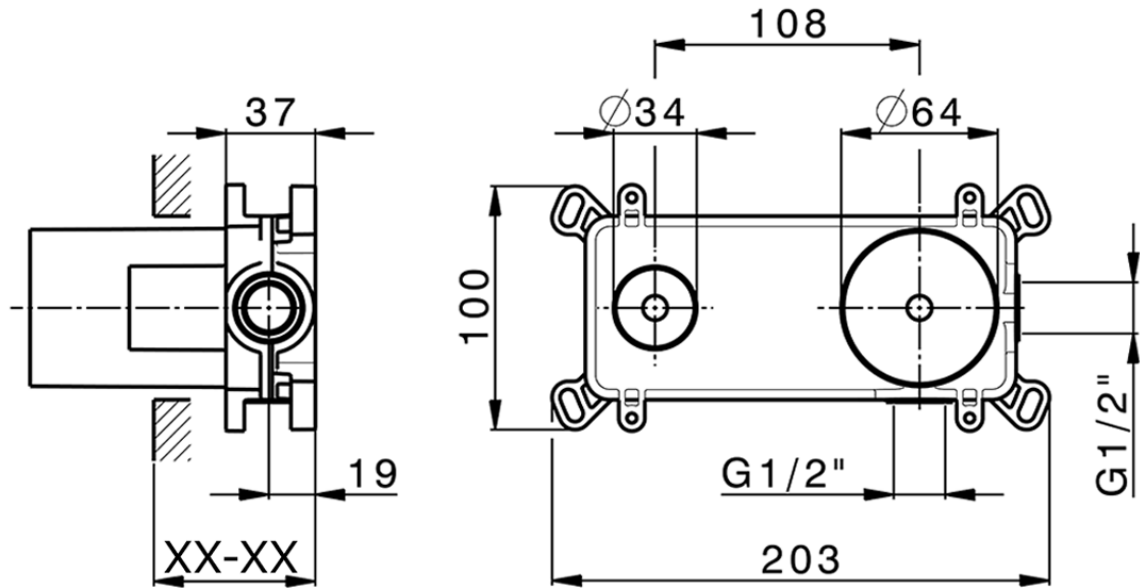

Exposed part for single lever washbasin valve NUOVA KIRUNA_K2005511

K2005511

<https://en.huberitalia.com/exposed-part-for-single-lever-washbasin-valve-nuova-kiruna-k2005511>

Piastra/Plate/Plaque/Platte/Placa

2-3mm: XX 56-76

10mm: XX 48-68