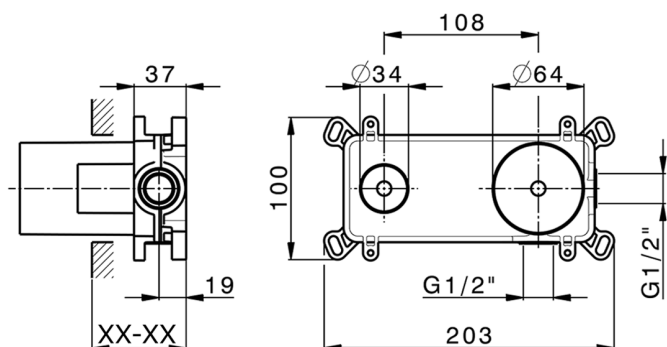

## Exposed part for single lever washbasin valve NUOVA KIRUNA\_K2005511

MODEL **K2005511**

Exposed part for single lever basin mixer, without concealed part, spout L.250 mm, for item Easy-Box ZB002450 and art.ZB025510

## Concealed single lever washbasin mixer Easy-Box CONCEALED\_ZB002450

MODEL **ZB002450**

Concealed single lever washbasin mixer  
Easy-Box, with protection guard box, without trim kit

AVAILABLE FINISHINGS

CHARACTERISTICS

Concealed **1**  
Cartridge Spare Parts **ZZ95409000**  
**35 mm Cartridge**

Piastra/Plate/Plaque/Platte/Placa

2-3mm: XX 56-76

10mm: XX 48-68