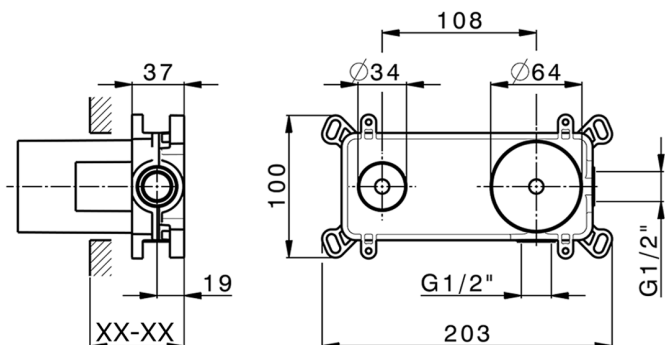

## Exposed part for single lever washbasin valve NUOVA KIRUNA\_K2005511

MODEL **K2005511**

Exposed part for single lever basin mixer, without concealed part, spout L.250 mm, for item Easy-Box ZB002450 and art.ZB025510

## Concealed single lever washbasin mixer Easy-Box CONCEALED\_ZB002450

MODEL **ZB002450**

Concealed single lever washbasin mixer  
Easy-Box, with protection guard box, without trim kit

AVAILABLE FINISHINGS

CHARACTERISTICS

Concealed **1**  
Cartridge Spare Parts **ZZ95409000**  
**35 mm Cartridge**

Piastra/Plate/Plaque/Platte/Placa

2-3mm: XX 56-76

10mm: XX 48-68