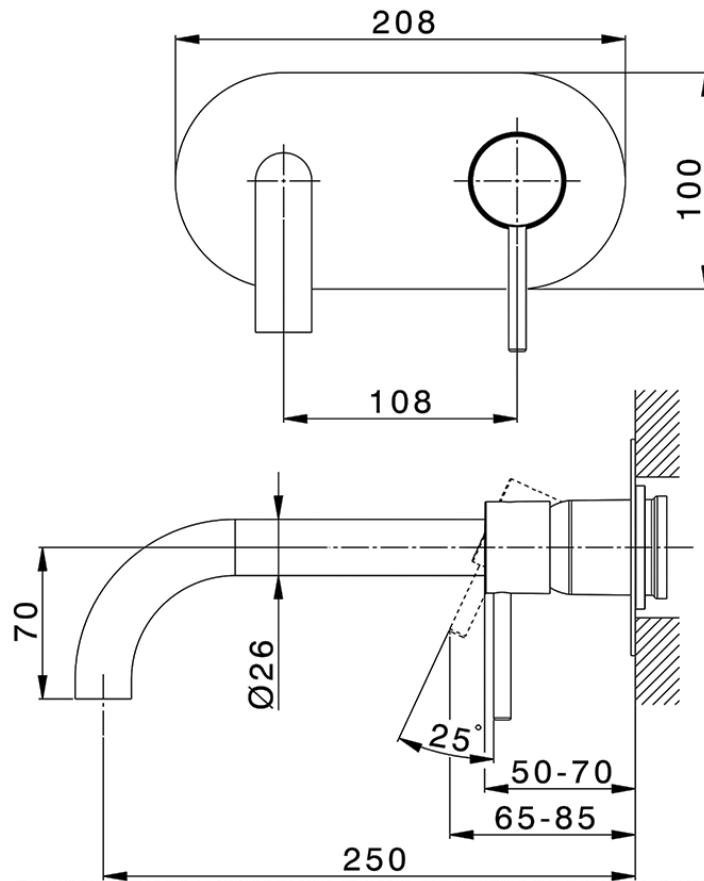

Exposed part for single lever washbasin valve NUOVA KIRUNA_K2005511

K2005511

<https://en.huberitalia.com/exposed-part-for-single-lever-washbasin-valve-nuova-kiruna-k2005511>

Piastra/Plate/Plaque/Platte/Placa

2-3mm: XX 56-76

10mm: XX 48-68