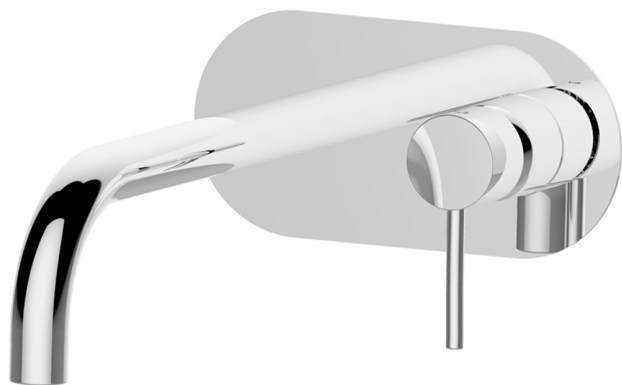

Exposed part for single lever washbasin valve NUOVA KIRUNA_K2005511

MODEL **K2005511**

Exposed part for single lever basin mixer, without concealed part, spout L.250 mm, for item Easy-Box ZB002450 and art.ZB025510

AVAILABLE FINISHINGS

-  **21** 21 Chrome
-  **26** 26 Old Copper
-  **2F** 2F Brushed Nickel
-  **2W** 2W Brushed Gold
-  **40** 40 Matt Black
-  **4Q** 4Q Matt White

CHARACTERISTICS

Installation **Concealed**

Required concealed parts **ZB002450**

Concealed single lever washbasin mixer Easy-Box CONCEALED_ZB002450

MODEL **ZB002450**

Concealed single lever washbasin mixer
Easy-Box, with protection guard box, without trim kit

AVAILABLE FINISHINGS

CHARACTERISTICS

Concealed **1**
Cartridge Spare Parts **ZZ95409000**
35 mm Cartridge

Piastra/Plate/Plaque/Platte/Placa

2-3mm: XX 56-76

10mm: XX 48-68

EcoStop

EcoStop feature limits water flow to approximately 50% of maximum output with one point of resistance on setting. Push slightly past the middle stop only when full water output is required. This will save water up to 50%.