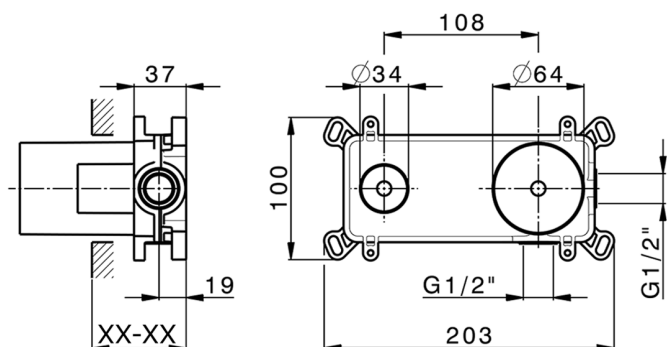

Exposed part for single lever washbasin valve NUOVA KIRUNA_K2005511

MODEL **K2005511**

Exposed part for single lever basin mixer, without concealed part, spout L.250 mm, for item Easy-Box ZB002450 and art.ZB025510

Required concealed parts **ZB002450**

Concealed single lever washbasin mixer Easy-Box CONCEALED_ZB002450

MODEL **ZB002450**

Concealed single lever washbasin mixer
Easy-Box, with protection guard box, without trim kit

AVAILABLE FINISHINGS

CHARACTERISTICS

Concealed **1**
Cartridge Spare Parts **ZZ95409000**
35 mm Cartridge

Piastra/Plate/Plaque/Platte/Placa

2-3mm: XX 56-76

10mm: XX 48-68

EcoStop

EcoStop feature limits water flow to approximately 50% of maximum output with one point of resistance on setting. Push slightly past the middle stop only when full water output is required. This will save water up to 50%.