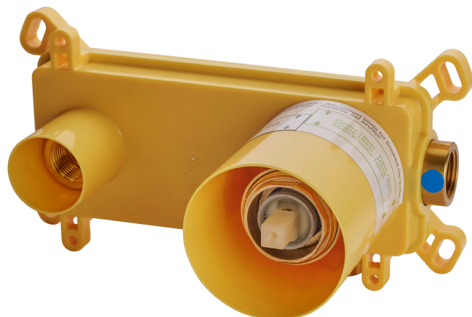

Exposed part for single lever washbasin valve NUOVA KIRUNA_K2005511

MODEL **K2005511**

Exposed part for single lever basin mixer, without concealed part, spout L.250 mm, for item Easy-Box ZB002450 and art.ZB025510

AVAILABLE FINISHINGS

-  **21** 21 Chrome
-  **26** 26 Old Copper
-  **2F** 2F Brushed Nickel
-  **2W** 2W Brushed Gold
-  **40** 40 Matt Black
-  **4Q** 4Q Matt White

CHARACTERISTICS

Installation **Concealed**

Required concealed parts **ZB002450**

Concealed single lever washbasin mixer Easy-Box CONCEALED_ZB002450

MODEL **ZB002450**

Concealed single lever washbasin mixer
Easy-Box, with protection guard box, without trim kit

AVAILABLE FINISHINGS

CHARACTERISTICS

Concealed **1**
Cartridge Spare Parts **ZZ95409000**
35 mm Cartridge

Piastra/Plate/Plaque/Platte/Placa

2-3mm: XX 56-76

10mm: XX 48-68

EcoStop

EcoStop feature limits water flow to approximately 50% of maximum output with one point of resistance on setting. Push slightly past the middle stop only when full water output is required. This will save water up to 50%.