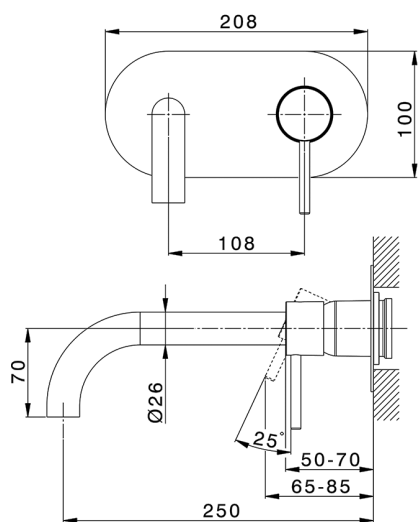

Exposed part for single lever washbasin valve NUOVA KIRUNA_K2005511

MODEL **K2005511**

Exposed part for single lever basin mixer, without concealed part, spout L.250 mm, for item Easy-Box ZB002450 and art. ZB025510

Required concealed parts **ZB002450**

Concealed single lever washbasin mixer Easy-Box CONCEALED_ZB002450

MODEL **ZB002450**

Concealed single lever washbasin mixer
Easy-Box, with protection guard box, without trim kit

AVAILABLE FINISHINGS

CHARACTERISTICS

Concealed **1**
Cartridge Spare Parts **ZZ95409000**
35 mm Cartridge

Piastra/Plate/Plaque/Platte/Placa

2-3mm: XX 56-76

10mm: XX 48-68

EcoStop

EcoStop feature limits water flow to approximately 50% of maximum output with one point of resistance on setting. Push slightly past the middle stop only when full water output is required. This will save water up to 50%.