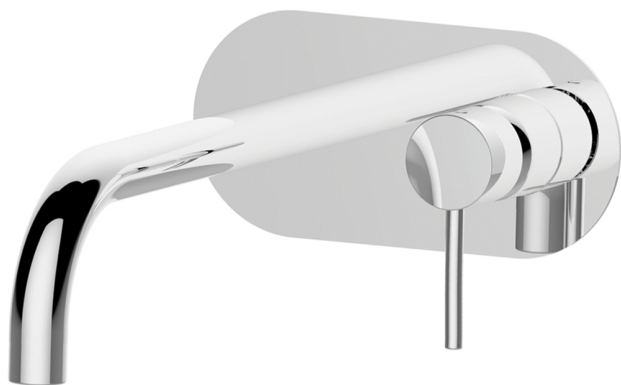

Exposed part for single lever washbasin valve NUOVA KIRUNA_K2005511

MODEL **K2005511**

Exposed part for single lever basin mixer, without concealed part, spout L.250 mm, for item Easy-Box ZB002450 and art. ZB025510

AVAILABLE FINISHINGS

-  **21** 21 Chrome
-  **26** 26 Old Copper
-  **2F** 2F Brushed Nickel
-  **2W** 2W Brushed Gold
-  **40** 40 Matt Black
-  **4Q** 4Q Matt White

CHARACTERISTICS

Installation **Concealed**

Required concealed parts **ZB002450**

Concealed single lever washbasin mixer Easy-Box CONCEALED_ZB002450

MODEL **ZB002450**

Concealed single lever washbasin mixer
Easy-Box, with protection guard box, without trim kit

AVAILABLE FINISHINGS

CHARACTERISTICS

Concealed **1**
Cartridge Spare Parts **ZZ95409000**
35 mm Cartridge

Piastra/Plate/Plaque/Platte/Placa

2-3mm: XX 56-76

10mm: XX 48-68

EcoStop

EcoStop feature limits water flow to approximately 50% of maximum output with one point of resistance on setting. Push slightly past the middle stop only when full water output is required. This will save water up to 50%.