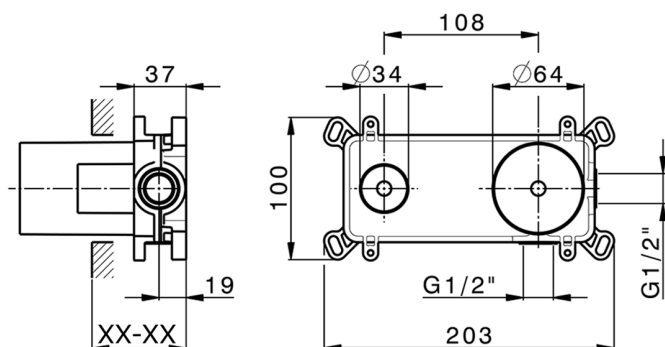

Exposed part for single lever washbasin valve NUOVA KIRUNA_K2005511

MODEL **K2005511**

Exposed part for single lever basin mixer, without concealed part, spout L.250 mm, for item Easy-Box ZB002450 and art. ZB025510

Required concealed parts **ZB002450**

Concealed single lever washbasin mixer Easy-Box CONCEALED_ZB002450

MODEL **ZB002450**

Concealed single lever washbasin mixer
Easy-Box, with protection guard box, without trim kit

AVAILABLE FINISHINGS

CHARACTERISTICS

Concealed **1**
Cartridge Spare Parts **ZZ95409000**
35 mm Cartridge

Piastra/Plate/Plaque/Platte/Placa

2-3mm: XX 56-76

10mm: XX 48-68

EcoStop

EcoStop feature limits water flow to approximately 50% of maximum output with one point of resistance on setting. Push slightly past the middle stop only when full water output is required. This will save water up to 50%.