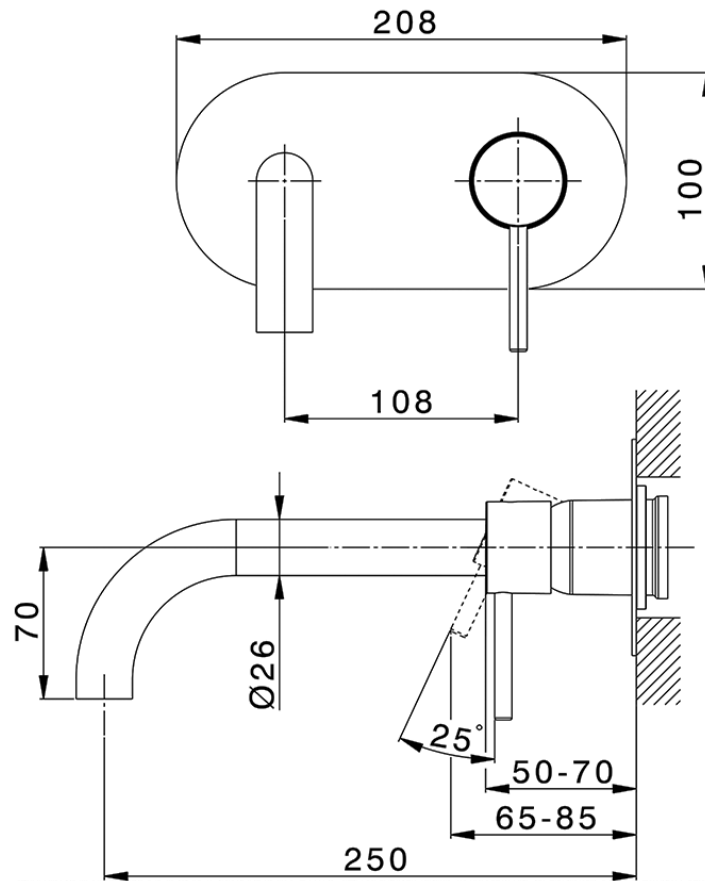

## Exposed part for single lever washbasin valve NUOVA KIRUNA\_K2005511

K2005511

<https://en.huberitalia.com/exposed-part-for-single-lever-washbasin-valve-nuova-kiruna-k2005511>

Piastra/Plate/Plaque/Platte/Placa

2-3mm: XX 56-76

10mm: XX 48-68