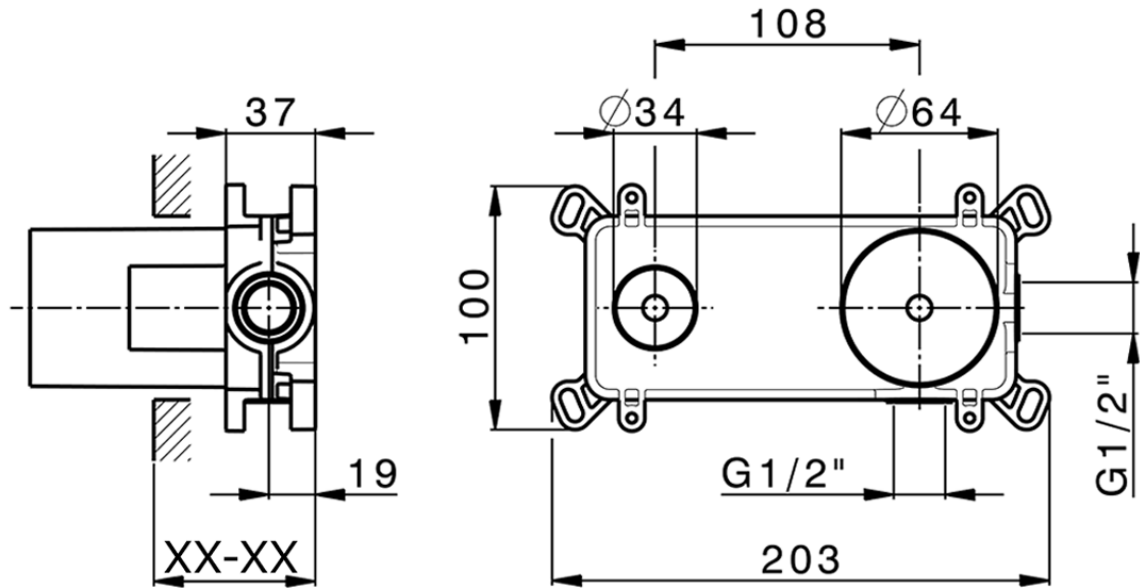

## Exposed part for single lever washbasin valve NUOVA KIRUNA\_K2005511

K2005511

<https://en.huberitalia.com/exposed-part-for-single-lever-washbasin-valve-nuova-kiruna-k2005511>

Piastra/Plate/Plaque/Platte/Placa

2-3mm: XX 56-76

10mm: XX 48-68