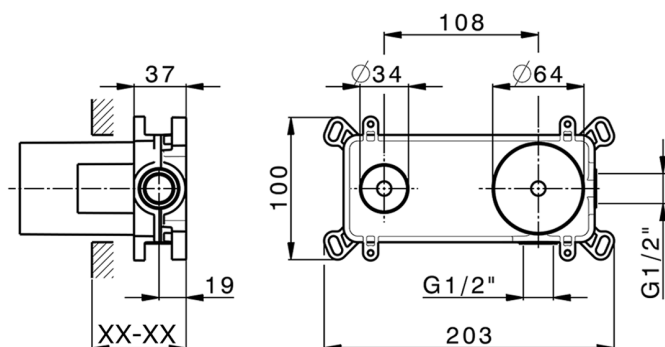

## Exposed part for single lever washbasin valve NUOVA KIRUNA\_K2005511

MODEL **K2005511**

Exposed part for single lever basin mixer, without concealed part, spout L.250 mm, for item Easy-Box ZB002450 and art. ZB025510

## Concealed single lever washbasin mixer Easy-Box CONCEALED\_ZB002450

MODEL **ZB002450**

Concealed single lever washbasin mixer  
Easy-Box, with protection guard box, without trim kit

AVAILABLE FINISHINGS

CHARACTERISTICS

Concealed **1**  
Cartridge Spare Parts **ZZ95409000**  
**35 mm Cartridge**

Piastra/Plate/Plaque/Platte/Placa

2-3mm: XX 56-76

10mm: XX 48-68