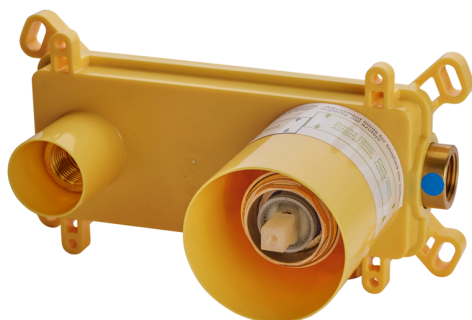

## Exposed part for single lever washbasin valve NUOVA KIRUNA\_K2005511

MODEL **K2005511**

Exposed part for single lever basin mixer, without concealed part, spout L.250 mm, for item Easy-Box ZB002450 and art. ZB025510

## Concealed single lever washbasin mixer Easy-Box CONCEALED\_ZB002450

MODEL **ZB002450**

Concealed single lever washbasin mixer  
Easy-Box, with protection guard box, without trim kit

AVAILABLE FINISHINGS

CHARACTERISTICS

Concealed **1**  
Cartridge Spare Parts **ZZ95409000**  
**35 mm Cartridge**

Piastra/Plate/Plaque/Platte/Placa

2-3mm: XX 56-76

10mm: XX 48-68

### EcoStop

EcoStop feature limits water flow to approximately 50% of maximum output with one point of resistance on setting. Push slightly past the middle stop only when full water output is required. This will save water up to 50%.