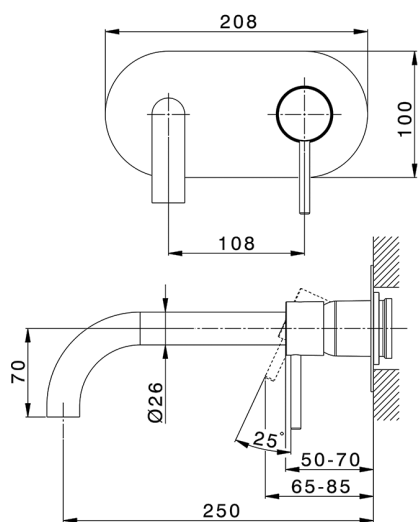

## Exposed part for single lever washbasin valve NUOVA KIRUNA\_K2005511

MODEL **K2005511**

Exposed part for single lever basin mixer, without concealed part, spout L.250 mm, for item Easy-Box ZB002450 and art. ZB025510

## Concealed single lever washbasin mixer Easy-Box CONCEALED\_ZB002450

MODEL **ZB002450**

Concealed single lever washbasin mixer  
Easy-Box, with protection guard box, without trim kit

AVAILABLE FINISHINGS

CHARACTERISTICS

Concealed **1**  
Cartridge Spare Parts **ZZ95409000**  
**35 mm Cartridge**

Piastra/Plate/Plaque/Platte/Placa

2-3mm: XX 56-76

10mm: XX 48-68