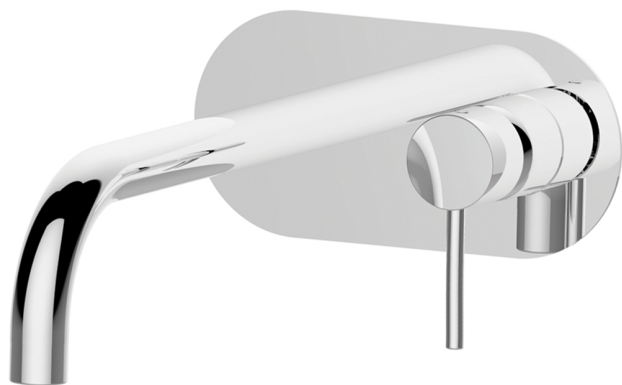

## Exposed part for single lever washbasin valve NUOVA KIRUNA\_K2005511

MODEL **K2005511**

Exposed part for single lever basin mixer, without concealed part, spout L.250 mm, for item Easy-Box ZB002450 and art. ZB025510

### AVAILABLE FINISHINGS

-  **21** 21 Chrome
-  **26** 26 Old Copper
-  **2F** 2F Brushed Nickel
-  **2W** 2W Brushed Gold
-  **40** 40 Matt Black
-  **4Q** 4Q Matt White

## Concealed single lever washbasin mixer Easy-Box CONCEALED\_ZB002450

MODEL **ZB002450**

Concealed single lever washbasin mixer  
Easy-Box, with protection guard box, without trim kit

AVAILABLE FINISHINGS

CHARACTERISTICS

Concealed **1**  
Cartridge Spare Parts **ZZ95409000**  
**35 mm Cartridge**

Piastra/Plate/Plaque/Platte/Placa

2-3mm: XX 56-76

10mm: XX 48-68