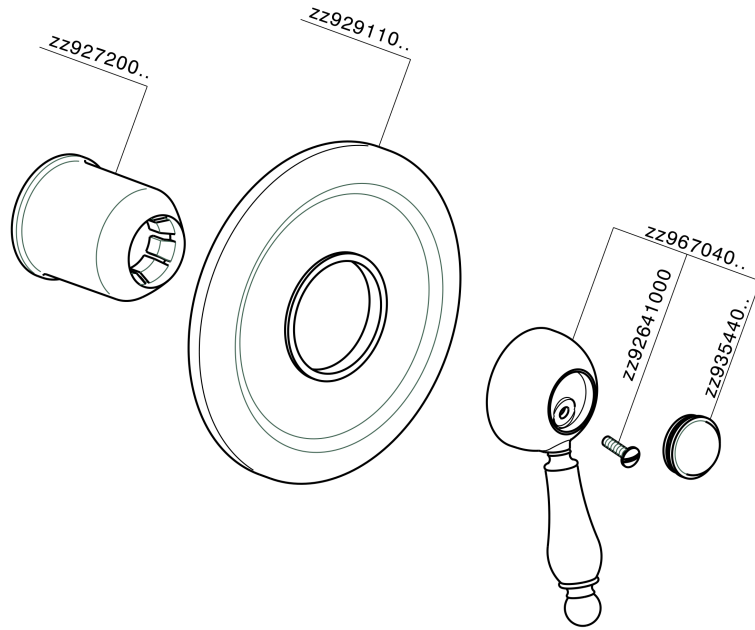

Exposed part for concealed S.L. shower valve CROISSETTE_CM003000

CM003000

<https://en.huberitalia.com/exposed-part-for-concealed-s-l-shower-valve-croisette-cm003000>

Concealed single lever shower valve CONCEALED_ZB002300

ZB002300

<https://en.huberitalia.com/concealed-single-lever-shower-valve-concealed-zb002300>

2024-12-19