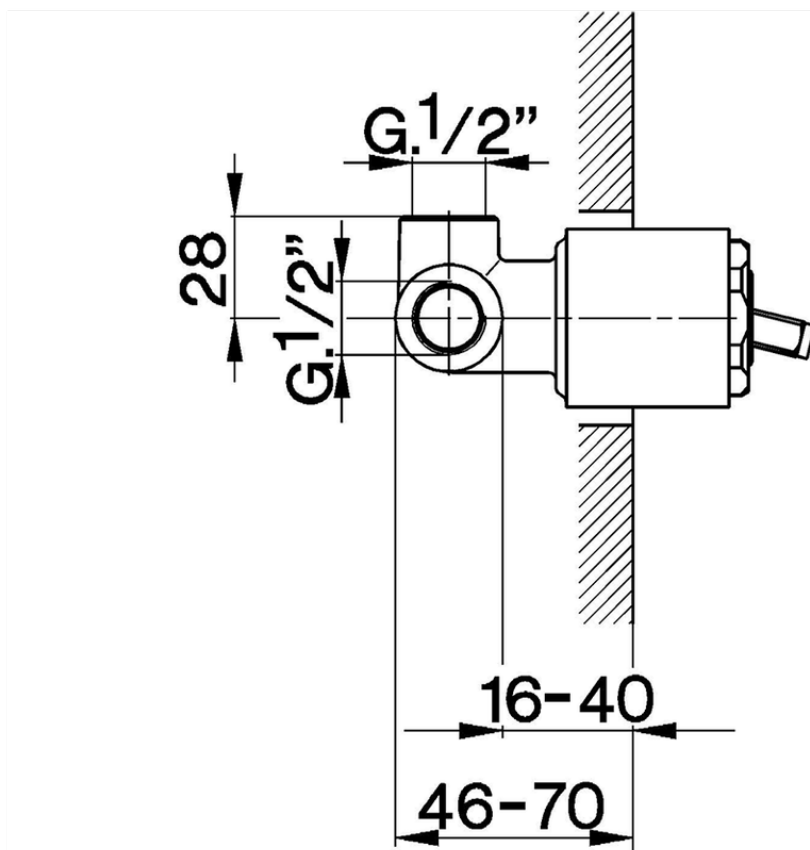

Exposed part for concealed S.L. shower valve CROISSETTE_CM003000

CM003000

<https://en.huberitalia.com/exposed-part-for-concealed-s-l-shower-valve-croisette-cm003000>

ZB002300

<https://en.huberitalia.com/concealed-single-lever-shower-valve-concealed-zb002300>