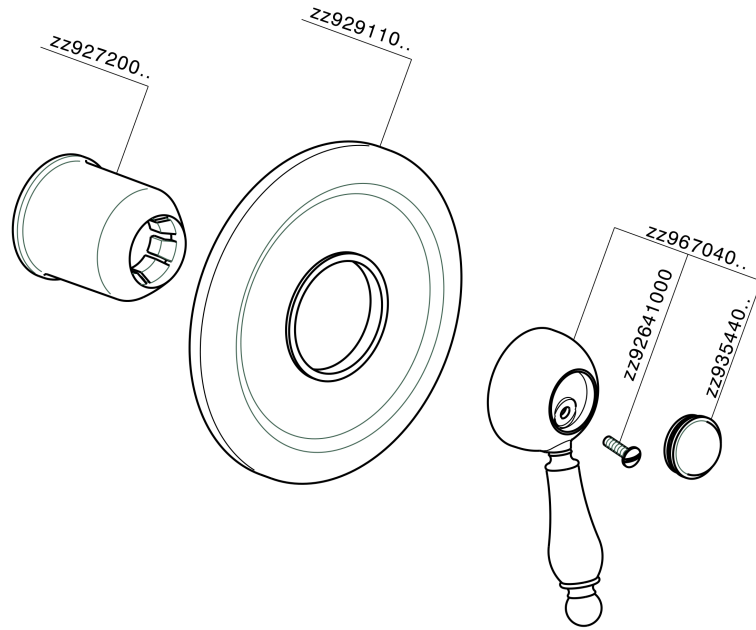

Exposed part for concealed S.L. shower valve CROISSETTE_CM003000

CM003000

<https://en.huberitalia.com/exposed-part-for-concealed-s-l-shower-valve-croisette-cm003000>

Concealed single lever shower valve CONCEALED_ZB002300

ZB002300

<https://en.huberitalia.com/concealed-single-lever-shower-valve-concealed-zb002300>

2024-12-18