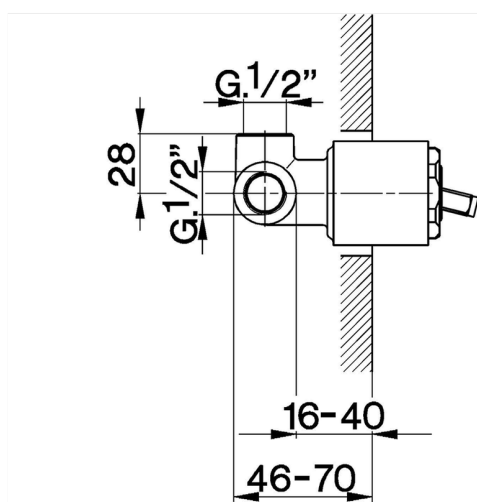

Exposed part for concealed S.L. shower valve CROISSETTE_CM003000

MODEL **CM003000**

Exposed part for concealed S.L. shower valve, without concealed part, for item ZB002300

AVAILABLE FINISHINGS

-  **21** 21 Chrome
-  **27** 27 Old Bronze
-  **2G** 2G Antique Gold
-  **2W** 2W Brushed Gold

CHARACTERISTICS

Installation **Concealed**
 Required concealed parts **ZB002300**

Exposed part for concealed S.L. shower valve CROISSETTE_CM003000

CM003000

<https://en.huberitalia.com/exposed-part-for-concealed-s-l-shower-valve-croisette-cm003000>

Concealed single lever shower valve CONCEALED_ZB002300

MODEL **ZB002300**

Concealed part for 2-outlet mixer, 1/2" Concealed shower mixer, Without trim kit

AVAILABLE FINISHINGS

CHARACTERISTICS

Concealed **1**
 Cartridge Spare Parts **ZZ92909000**
43 mm Cartridge