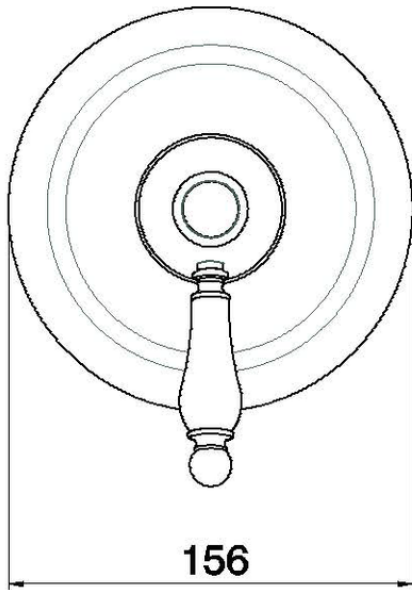

## Exposed part for concealed S.L. shower valve CROISSETTE\_CM003000

CM003000

<https://en.huberitalia.com/exposed-part-for-concealed-s-l-shower-valve-croisette-cm003000>

ZB002300

<https://en.huberitalia.com/concealed-single-lever-shower-valve-concealed-zb002300>