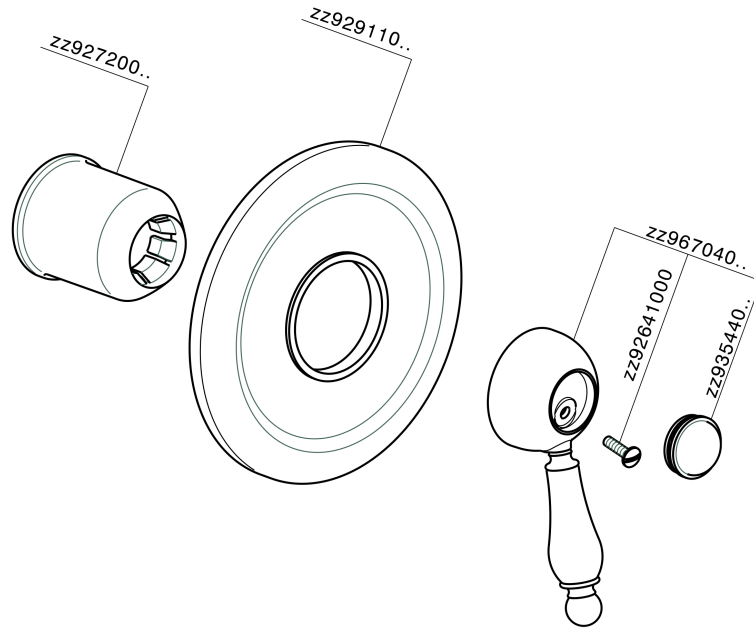

Exposed part for concealed S.L. shower valve CROISSETTE_CM003000

CM003000

<https://en.huberitalia.com/exposed-part-for-concealed-s-l-shower-valve-croisette-cm003000>

Concealed single lever shower valve CONCEALED_ZB002300

ZB002300

<https://en.huberitalia.com/concealed-single-lever-shower-valve-concealed-zb002300>

2024-12-19