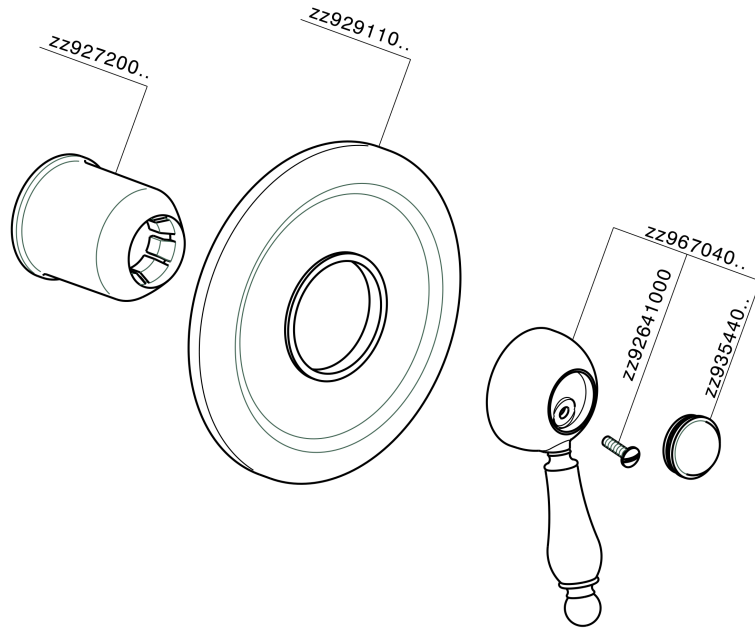

Exposed part for concealed S.L. shower valve CROISSETTE_CM003000

MODEL **CM003000**

Exposed part for concealed S.L. shower valve, without concealed part, for item ZB002300

AVAILABLE FINISHINGS

-  **21** 21 Chrome
-  **27** 27 Old Bronze
-  **2G** 2G Antique Gold
-  **2W** 2W Brushed Gold

CHARACTERISTICS

Installation **Concealed**
 Required concealed parts **ZB002300**

Exposed part for concealed S.L. shower valve CROISSETTE_CM003000

CM003000

<https://en.huberitalia.com/exposed-part-for-concealed-s-l-shower-valve-croisette-cm003000>

Concealed single lever shower valve CONCEALED_ZB002300

MODEL **ZB002300**

Concealed part for 2-outlet mixer, 1/2" Concealed shower mixer, Without trim kit

AVAILABLE FINISHINGS

04 04 Without finishing

CHARACTERISTICS

Concealed **1**

Cartridge Spare Parts **ZZ92909000**

43 mm Cartridge

2024-12-19