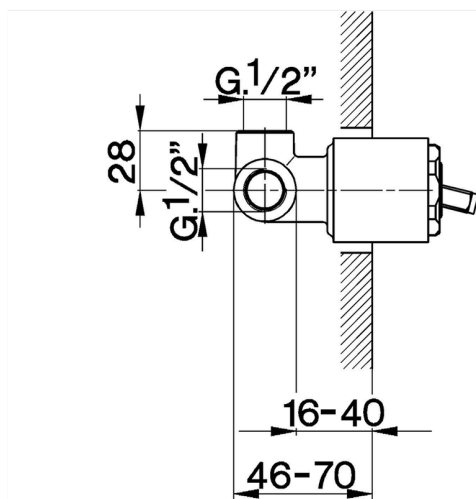

Exposed part for concealed S.L. shower valve CROISSETTE_CM003000

MODEL **CM003000**

Exposed part for concealed S.L. shower valve, without concealed part, for item ZB002300

AVAILABLE FINISHINGS

-  **21** 21 Chrome
-  **27** 27 Old Bronze
-  **2G** 2G Antique Gold
-  **2W** 2W Brushed Gold

CHARACTERISTICS

Installation **Concealed**
 Required concealed parts **ZB002300**

Exposed part for concealed S.L. shower valve CROISSETTE_CM003000

CM003000

<https://en.huberitalia.com/exposed-part-for-concealed-s-l-shower-valve-croisette-cm003000>

Concealed single lever shower valve CONCEALED_ZB002300

MODEL **ZB002300**

Concealed part for 2-outlet mixer, 1/2" Concealed shower mixer, Without trim kit

AVAILABLE FINISHINGS

04 04 Without finishing

CHARACTERISTICS

Concealed **1**

Cartridge Spare Parts **ZZ92909000**

43 mm Cartridge

2024-12-19