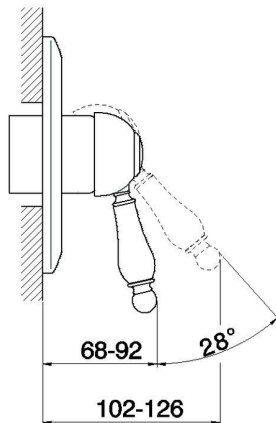

Exposed part for concealed S.L. shower valve CROISSETTE_CM003000

MODEL **CM003000**

Exposed part for concealed S.L. shower valve, without concealed part, for item ZB002300

AVAILABLE FINISHINGS

-  **21** 21 Chrome
-  **27** 27 Old Bronze
-  **2G** 2G Antique Gold
-  **2W** 2W Brushed Gold

CHARACTERISTICS

Installation **Concealed**
 Required concealed parts **ZB002300**

Exposed part for concealed S.L. shower valve CROISSETTE_CM003000

CM003000

<https://en.huberitalia.com/exposed-part-for-concealed-s-l-shower-valve-croisette-cm003000>

Concealed single lever shower valve CONCEALED_ZB002300

MODEL **ZB002300**

Concealed part for 2-outlet mixer, 1/2" Concealed shower mixer, Without trim kit

AVAILABLE FINISHINGS

04 04 Without finishing

CHARACTERISTICS