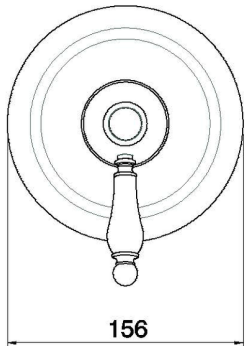

Exposed part for concealed S.L. shower valve CROISSETTE_CM003000

MODEL **CM003000**

Exposed part for concealed S.L. shower valve, without concealed part, for item ZB002300

AVAILABLE FINISHINGS

-  **21** 21 Chrome
-  **27** 27 Old Bronze
-  **2G** 2G Antique Gold
-  **2W** 2W Brushed Gold

CHARACTERISTICS

Installation **Concealed**
 Required concealed parts **ZB002300**

Exposed part for concealed S.L. shower valve CROISSETTE_CM003000

CM003000

<https://en.huberitalia.com/exposed-part-for-concealed-s-l-shower-valve-croisette-cm003000>

Concealed single lever shower valve CONCEALED_ZB002300

MODEL **ZB002300**

Concealed part for 2-outlet mixer, 1/2" Concealed shower mixer, Without trim kit

AVAILABLE FINISHINGS

04 04 Without finishing

CHARACTERISTICS

Concealed **1**

Cartridge Spare Parts **ZZ92909000**

43 mm Cartridge

2024-12-19