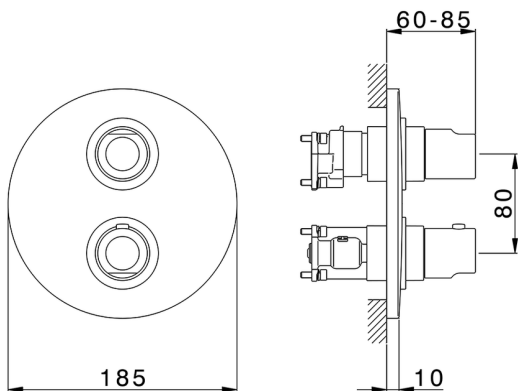

Exposed part for Thermostatic One Box Valve ONE BOX_NM0BT030

MODEL **NM0BT030**

Exposed part for Thermostatic One Box Valve, with 1-2-3 outlet devia stop, Minimum depth of installation: 67 mm, without concealed part, for items ZB00B030-ZB00B031

AVAILABLE FINISHINGS

CHARACTERISTICS

Cartridge Spare Parts **24.04A.PP**

8x20 Plus P Thermostatic Valve

Installation **Concealed**

Required concealed parts **ZB00B031**

ZB00B030

DeviaStop