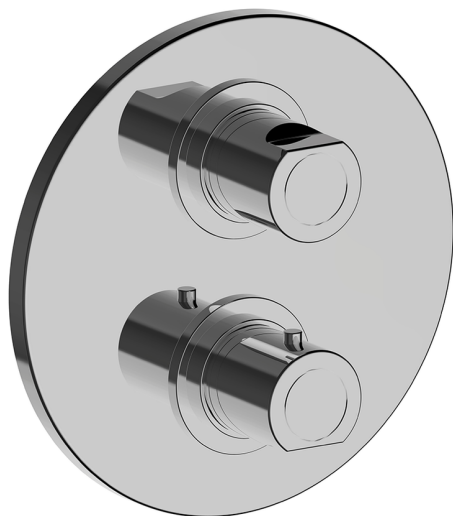

Exposed part for Thermostatic One Box Valve ONE BOX_NM0BT030

MODEL **NM0BT030**

Exposed part for Thermostatic One Box Valve, with 1-2-3 outlet devia stop, Minimum depth of installation: 67 mm, without concealed part, for items ZB00B030-ZB00B031

AVAILABLE FINISHINGS

CHARACTERISTICS

Cartridge Spare Parts **24.04A.PP**

8x20 Plus P Thermostatic Valve

Installation **Concealed**

Required concealed parts **ZB00B031**

ZB00B030

DeviaStop

The Huber Devia Stop technology allows to adjust the water flow and to direct it to the selected output point (overhead soaker, hand shower, etc).

Thermostatic

The Huber thermostatic is your personal water manager, helping you to handle, control and save water and energy.

Exposed part for Thermostatic One Box Valve ONE BOX_NM0BT030

NM0BT030

<https://en.huberitalia.com/exposed-part-for-thermostatic-one-box-valve-one-box-nm0bt030>

One Box Universal Concealed Part ONE BOX_ZB00B031