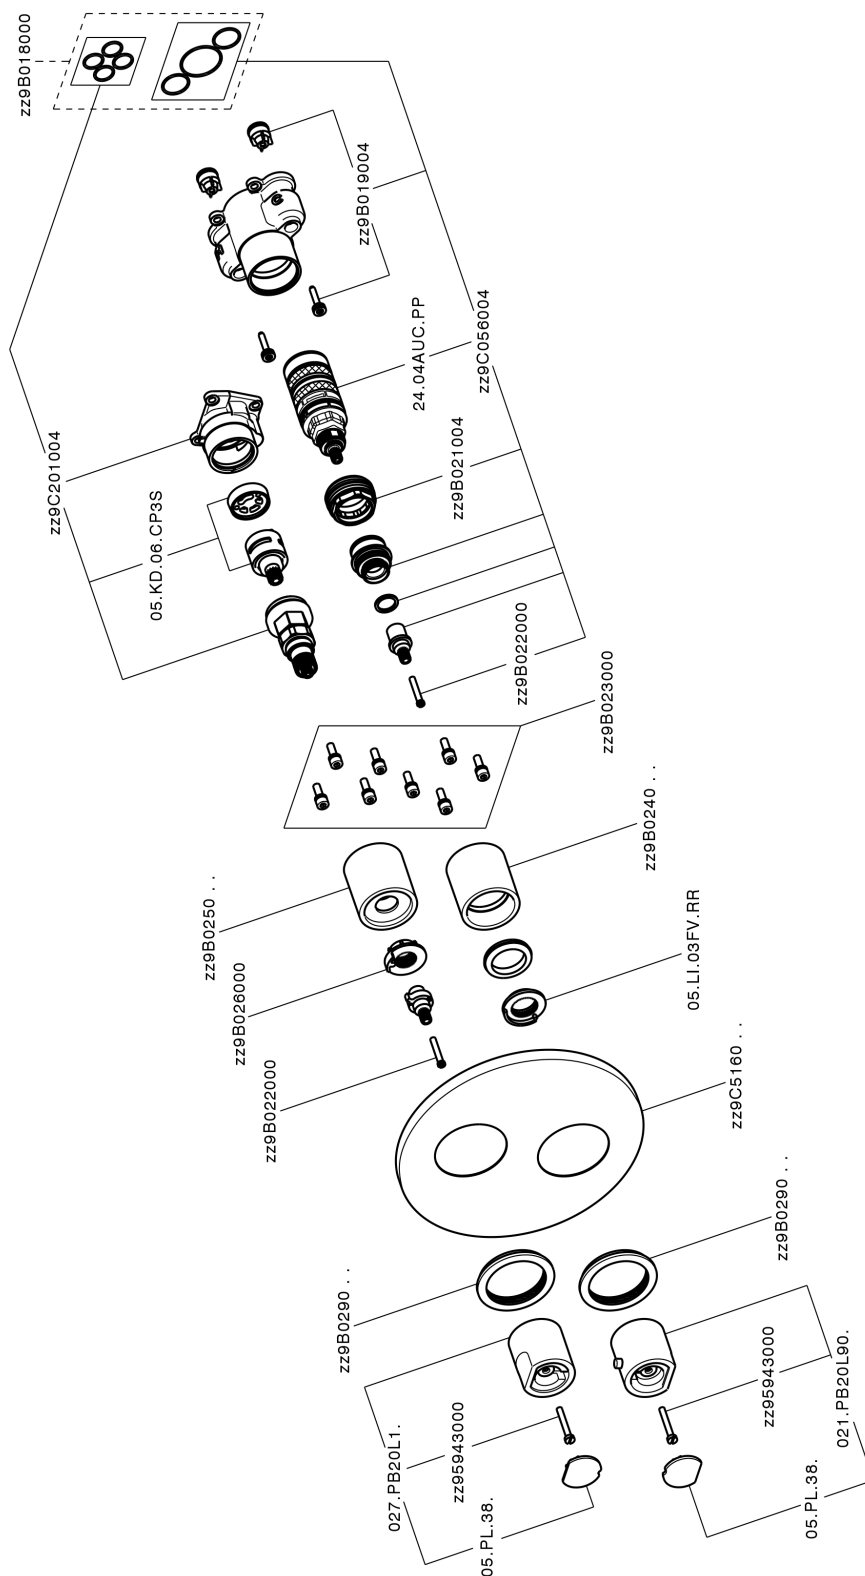

Exposed part for Thermostatic One Box Valve ONE BOX_NM0BT030

MODEL **NM0BT030**

Exposed part for Thermostatic One Box Valve, with 1-2-3 outlet devia stop, Minimum depth of installation: 67 mm, without concealed part, for items ZB00B030-ZB00B031

AVAILABLE FINISHINGS

CHARACTERISTICS

Cartridge Spare Parts **24.04A.PP**

8x20 Plus P Thermostatic Valve

Installation **Concealed**

Required concealed parts **ZB00B031**

ZB00B030

DeviaStop

The Huber Devia Stop technology allows to adjust the water flow and to direct it to the selected output point (overhead soaker, hand shower, etc).

Thermostatic

The Huber thermostatic is your personal water manager, helping you to handle, control and save water and energy.

Exposed part for Thermostatic One Box Valve ONE BOX_NM0BT030

NM0BT030

<https://en.huberitalia.com/exposed-part-for-thermostatic-one-box-valve-one-box-nm0bt030>

One Box Universal Concealed Part ONE BOX_ZB00B031