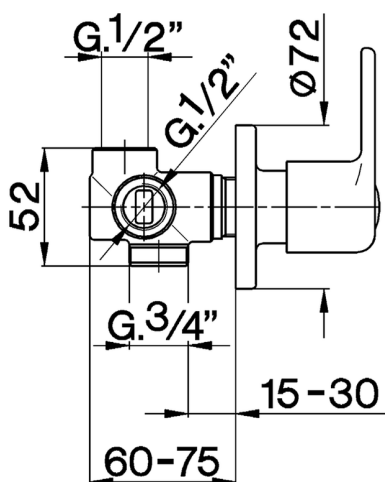

Concealed 2-outlet diverter EVA_EV000200

MODEL **EV000200**

Concealed 2-outlet diverter, 1/2" M and 3/4" F outlets

AVAILABLE FINISHINGS

CHARACTERISTICS

Installation **Concealed**

2026-04-06