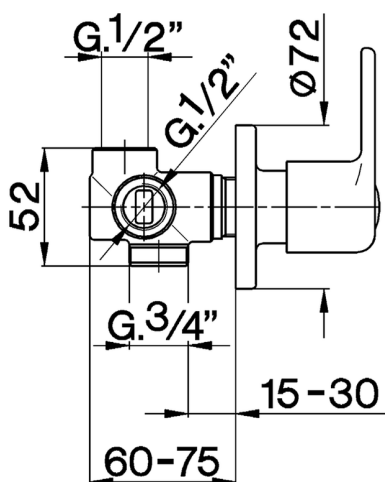

## Concealed 2-outlet diverter EVA\_EV000200

MODEL **EV000200**

Concealed 2-outlet diverter, 1/2" M and 3/4" F outlets

AVAILABLE FINISHINGS

CHARACTERISTICS

Installation **Concealed**

2026-05-15