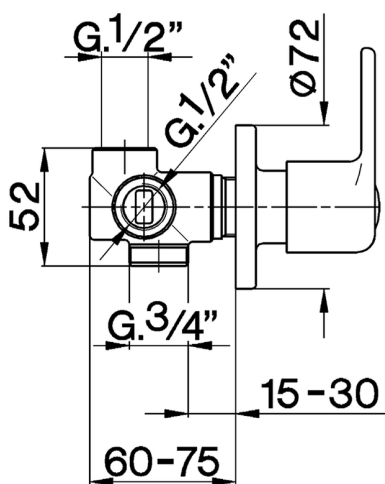

Concealed 2-outlet diverter EVA_EV000200

MODEL **EV000200**

Concealed 2-outlet diverter, 1/2" M and 3/4" F outlets

AVAILABLE FINISHINGS

CHARACTERISTICS

Installation **Concealed**

2026-05-15