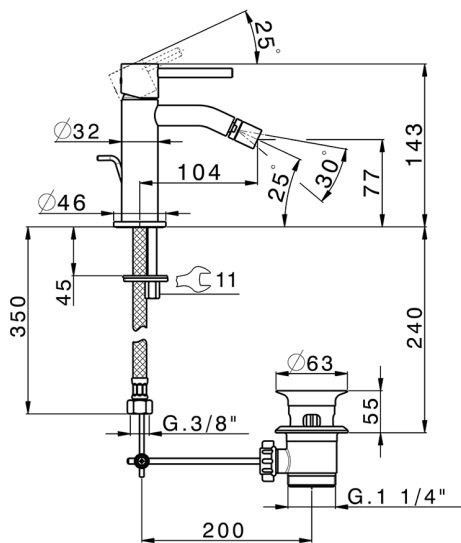

Single lever bidet mixer M32_MT000554

MODEL **MT000554**

Single lever bidet mixer, with 1"1/4 automatic pop up waste, G.3/8" stainless steel flexible hoses

AVAILABLE FINISHINGS

-  **21** 21 Chrome
-  **26** 26 Old Copper
-  **2F** 2F Brushed Nickel
-  **2W** 2W Brushed Gold
-  **40** 40 Matt Black
-  **4Q** 4Q Matt White

CHARACTERISTICS

Cartridge Spare Parts **ZZ96550000**

25 mm Cartridge

2024-11-15