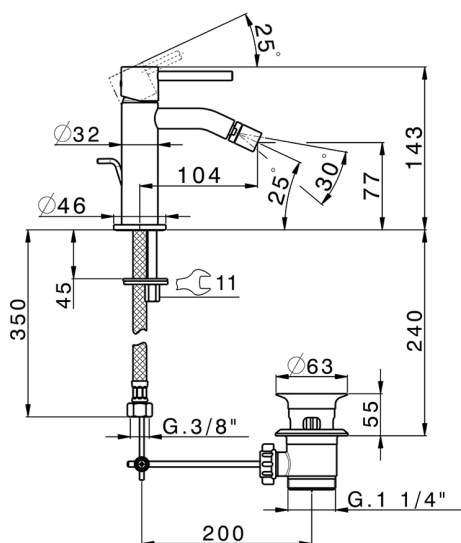

Single lever bidet mixer M32_MT000554

MODEL **MT000554**

Single lever bidet mixer, with 1"1/4 automatic pop up waste, G.3/8" stainless steel flexible hoses

AVAILABLE FINISHINGS

-  **21** 21 Chrome
-  **26** 26 Old Copper
-  **2F** 2F Brushed Nickel
-  **2W** 2W Brushed Gold
-  **40** 40 Matt Black
-  **4Q** 4Q Matt White

CHARACTERISTICS

Cartridge Spare Parts **ZZ96550000**

25 mm Cartridge

2024-11-15