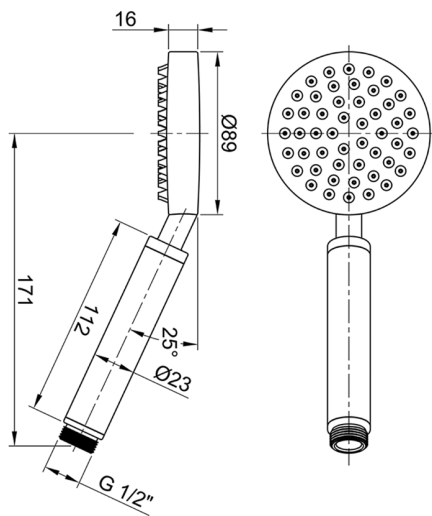

Handshower LYNOX_SS014510

MODEL **SS014510**

Handshower, 89 mm ABS one spray, INOX AISI 304

AVAILABLE FINISHINGS

D1 D1 Brushed Inox

CHARACTERISTICS

2024-12-22