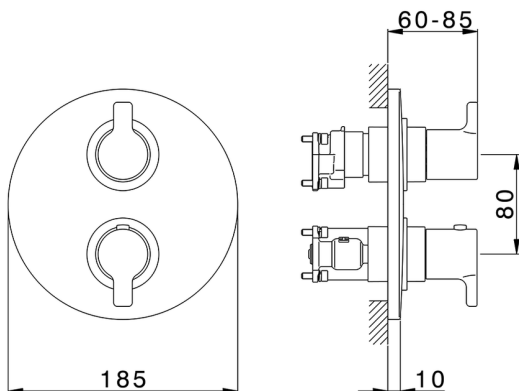

## Exposed part for Thermostatic One Box Valve ONE BOX\_H20BT030

MODEL **H20BT030**

Exposed part for Thermostatic One Box Valve, with 1-2-3 outlet deviator, Minimum depth of installation: 67 mm, without concealed part, for items ZB00B030-ZB00B031

AVAILABLE FINISHINGS

CHARACTERISTICS

Cartridge Spare Parts **24.04A.PP**

**8x20 Plus P Thermostatic Valve**

Installation **Concealed**

Required concealed parts **ZB00B031**

**ZB00B030**