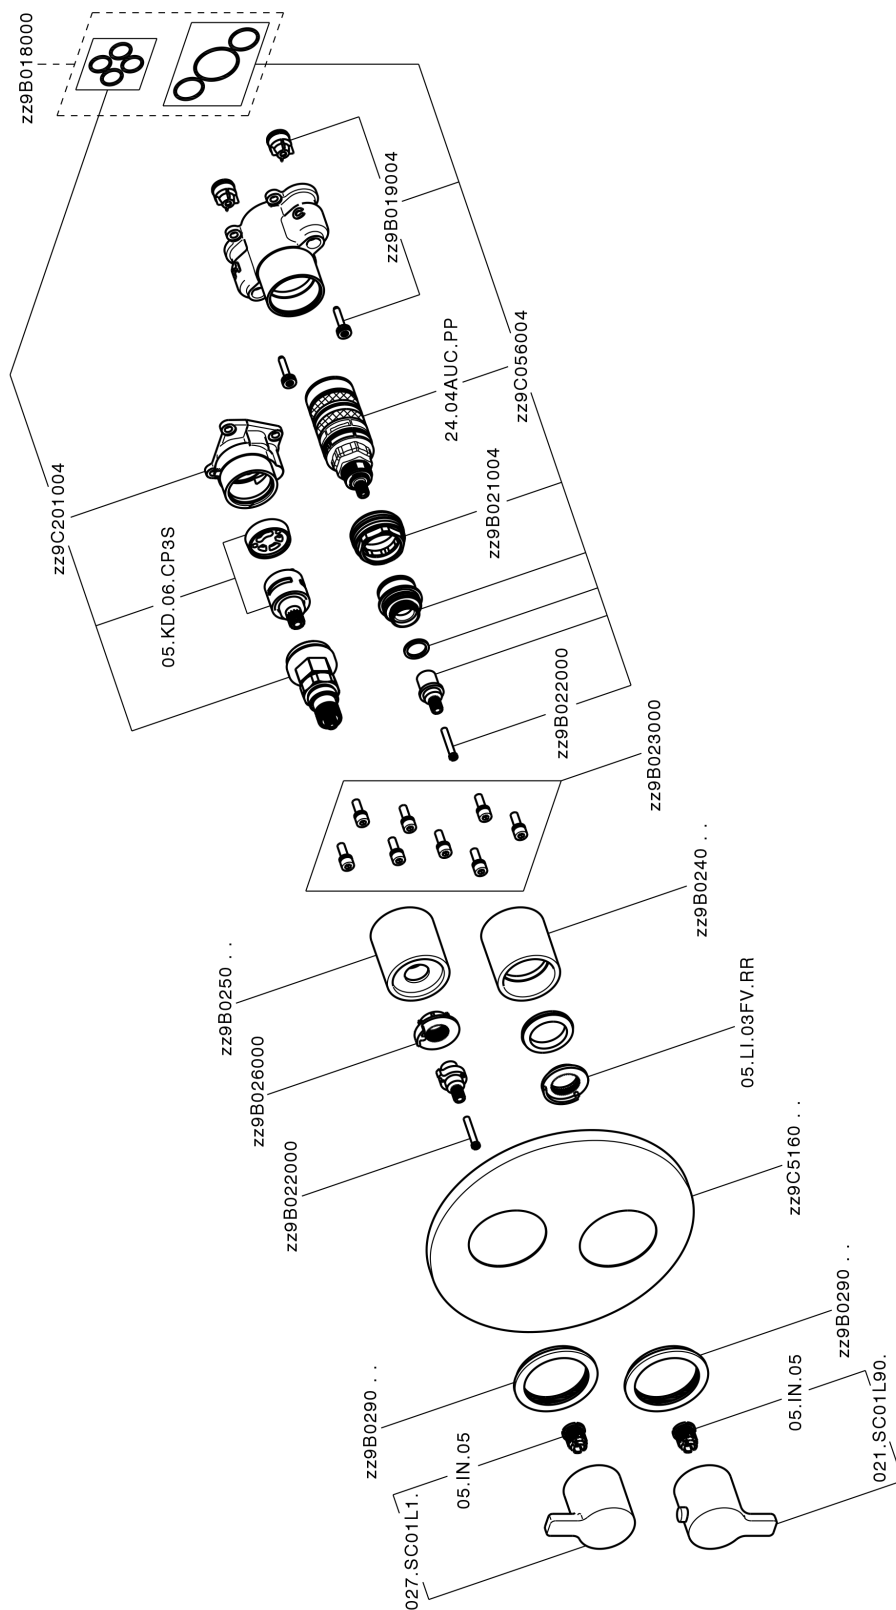

Exposed part for Thermostatic One Box Valve ONE BOX_H20BT030

H20BT030

<https://en.huberitalia.com/exposed-part-for-thermostatic-one-box-valve-one-box-h20bt030>