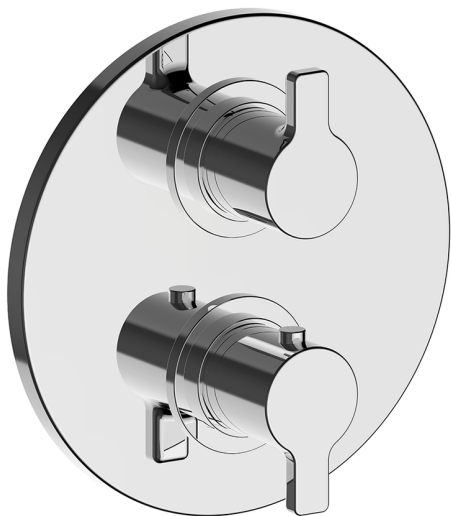

Exposed part for Thermostatic One Box Valve ONE BOX_H20BT030

MODEL **H20BT030**

Exposed part for Thermostatic One Box Valve, with 1-2-3 outlet devia stop, Minimum depth of installation: 67 mm, without concealed part, for items ZB00B030-ZB00B031

AVAILABLE FINISHINGS

CHARACTERISTICS

Cartridge Spare Parts **24.04A.PP**

8x20 Plus P Thermostatic Valve

Installation **Concealed**

Required concealed parts **ZB00B031**

ZB00B030

DeviaStop

The Huber Devia Stop technology allows to adjust the water flow and to direct it to the selected output point (overhead soaker, hand shower, etc).

Thermostatic

The Huber thermostatic is your personal water manager, helping you to handle, control and save water and energy.

Exposed part for Thermostatic One Box Valve ONE BOX_H20BT030

H20BT030

<https://en.huberitalia.com/exposed-part-for-thermostatic-one-box-valve-one-box-h20bt030>

One Box Universal Concealed Part ONE BOX_ZB00B031