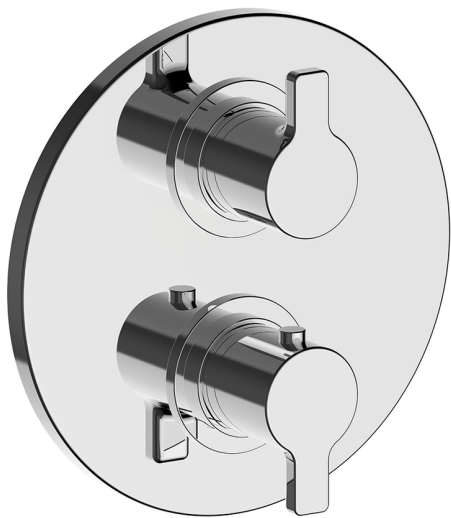

## Exposed part for Thermostatic One Box Valve ONE BOX\_H20BT030

MODEL **H20BT030**

Exposed part for Thermostatic One Box Valve, with 1-2-3 outlet deviator, Minimum depth of installation: 67 mm, without concealed part, for items ZB00B030-ZB00B031

AVAILABLE FINISHINGS

CHARACTERISTICS

Cartridge Spare Parts **24.04A.PP**

**8x20 Plus P Thermostatic Valve**

Installation **Concealed**

Required concealed parts **ZB00B031**

**ZB00B030**

### DeviaStop

The Huber Devia Stop technology allows to adjust the water flow and to direct it to the selected output point (overhead soaker, hand shower, etc).

## Exposed part for Thermostatic One Box Valve ONE BOX\_H20BT030

H20BT030

<https://en.huberitalia.com/exposed-part-for-thermostatic-one-box-valve-one-box-h20bt030>