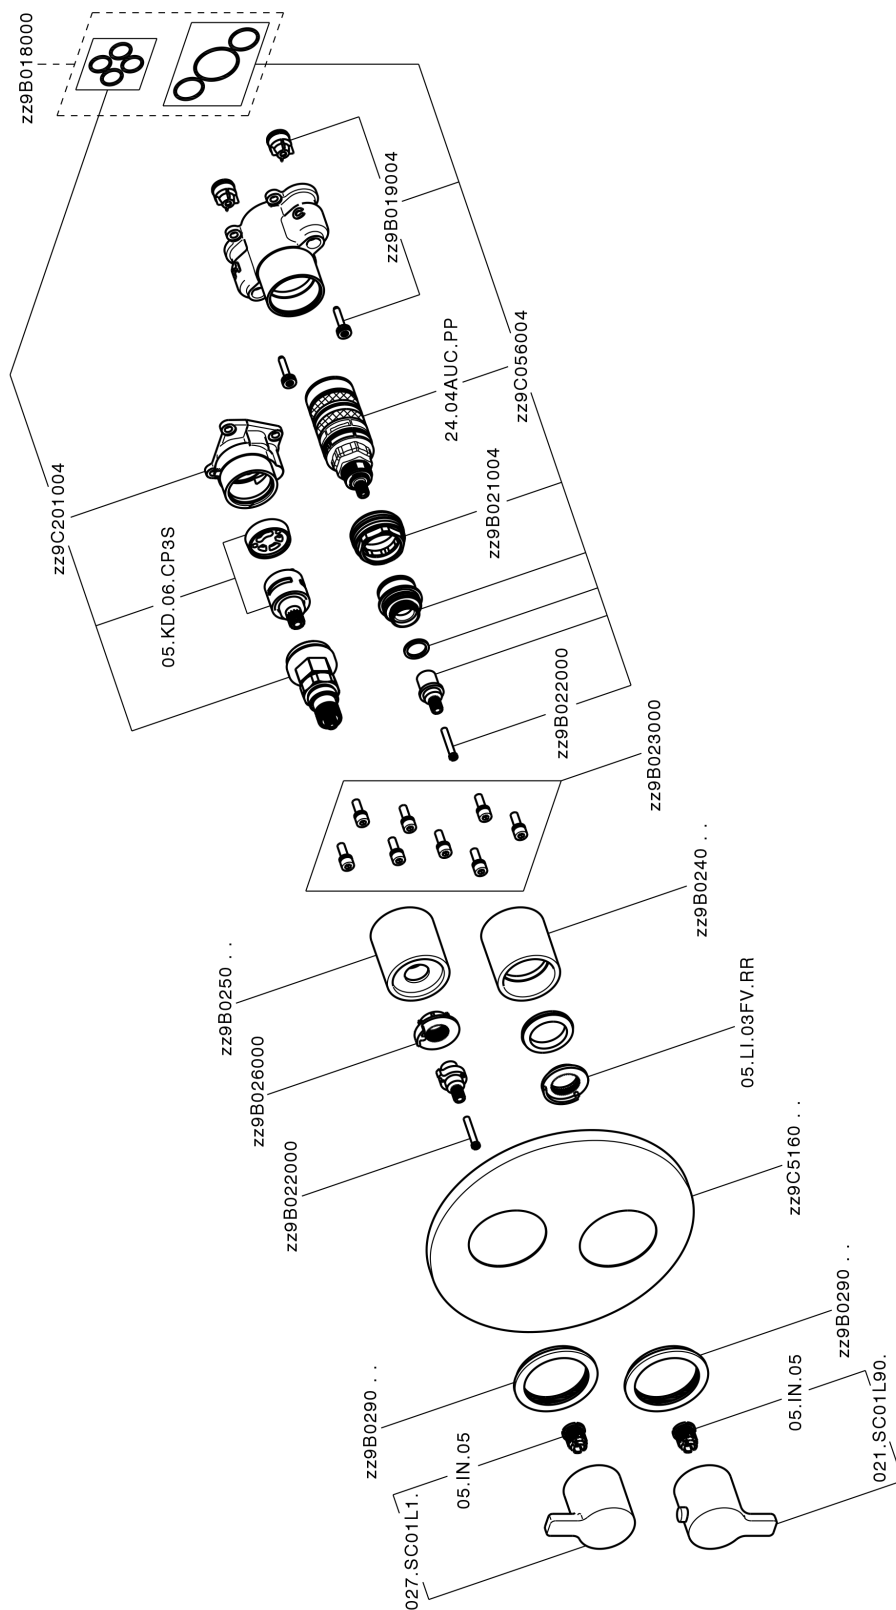

## Exposed part for Thermostatic One Box Valve ONE BOX\_H20BT030

MODEL **H20BT030**

Exposed part for Thermostatic One Box Valve, with 1-2-3 outlet deviator, Minimum depth of installation: 67 mm, without concealed part, for items ZB00B030-ZB00B031

AVAILABLE FINISHINGS

CHARACTERISTICS

Cartridge Spare Parts **24.04A.PP**

**8x20 Plus P Thermostatic Valve**

Installation **Concealed**

Required concealed parts **ZB00B031**

**ZB00B030**

### DeviaStop

The Huber Devia Stop technology allows to adjust the water flow and to direct it to the selected output point (overhead soaker, hand shower, etc).

## Exposed part for Thermostatic One Box Valve ONE BOX\_H20BT030

H20BT030

<https://en.huberitalia.com/exposed-part-for-thermostatic-one-box-valve-one-box-h20bt030>