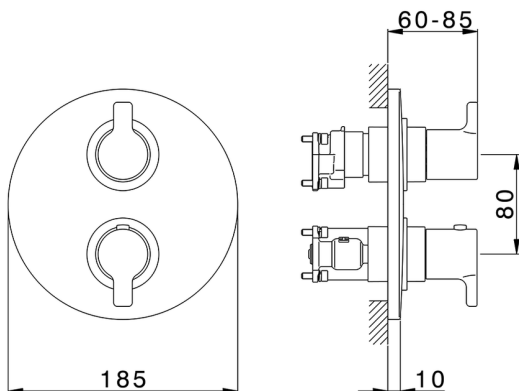

Exposed part for Thermostatic One Box Valve ONE BOX_H20BT030

MODEL **H20BT030**

Exposed part for Thermostatic One Box Valve, with 1-2-3 outlet devia stop, Minimum depth of installation: 67 mm, without concealed part, for items ZB00B030-ZB00B031

AVAILABLE FINISHINGS

CHARACTERISTICS

Cartridge Spare Parts **24.04A.PP**

8x20 Plus P Thermostatic Valve

Installation **Concealed**

Required concealed parts **ZB00B031**

ZB00B030

DeviaStop