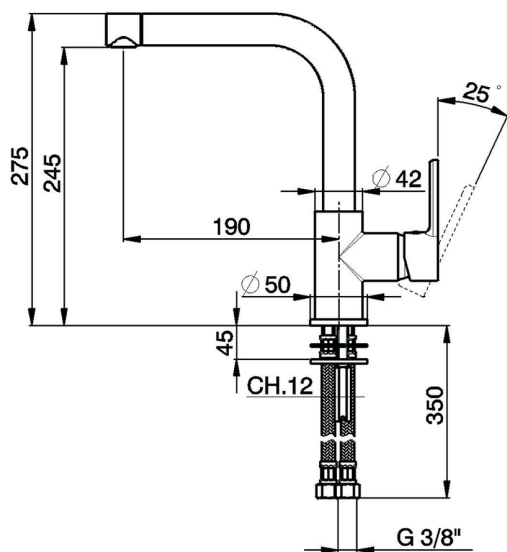

Single lever sink mixer Energysave KITCHEN_H2003535

MODEL **H2003535**

Single lever sink mixer Energysave, swivel spout, G.3/8" stainless steel flexible hoses

AVAILABLE FINISHINGS

CHARACTERISTICS

Cartridge Spare Parts **ZZ95409000**

35 mm Cartridge

EcoStop

EcoStop feature limits water flow to approximately 50% of maximum output with one point of resistance on setting. Push slightly past the middle stop only when full water output is required. This will save water up to 50%.

EnergySave

Thanks to the EnergySave device, only cold water will be drawn if the lever is operated in the central position, so that the water heater will not be engaged and no hot water wasted, leading to considerable savings in energy and costs. The temperature can be adjusted by rotating the lever to the left, until the desired temperature is reached.