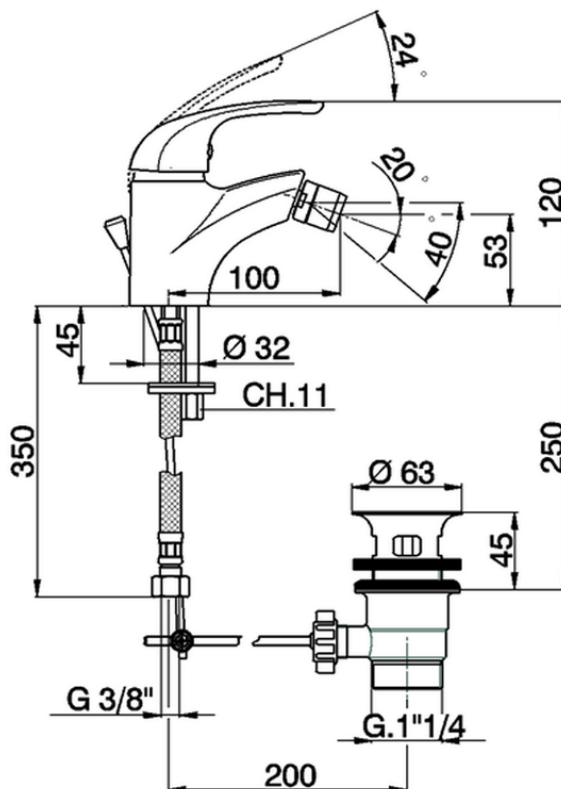

Single lever bidet mixer NORMA_NM000550

NM000550

<https://en.huberitalia.com/single-lever-bidet-mixer-norma-nm000550>

2024-11-15