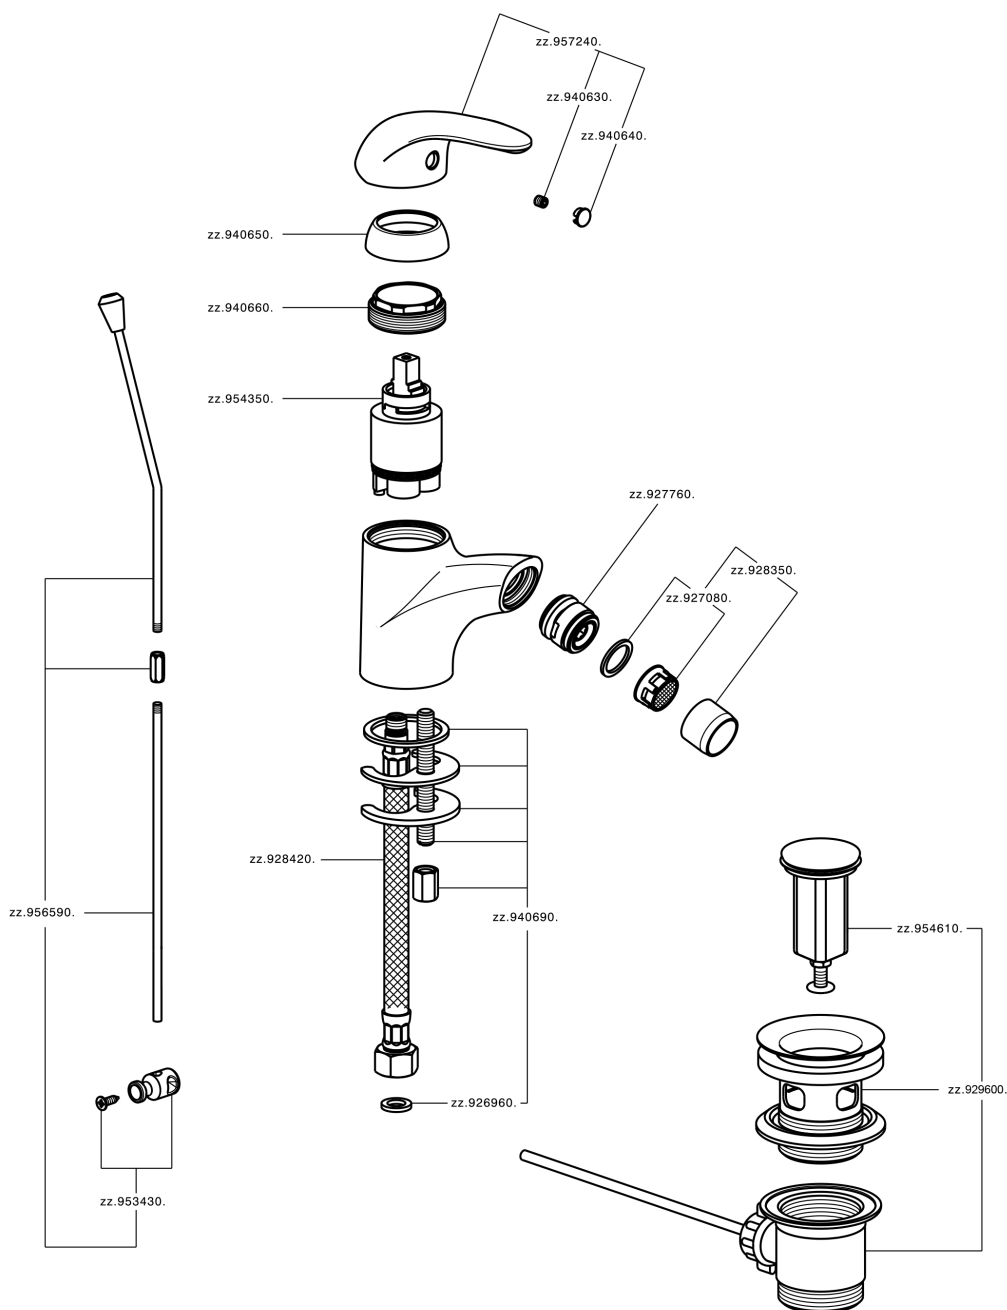

Single lever bidet mixer NORMA_NM000550

NM000550

<https://en.huberitalia.com/single-lever-bidet-mixer-norma-nm000550>

2024-11-15