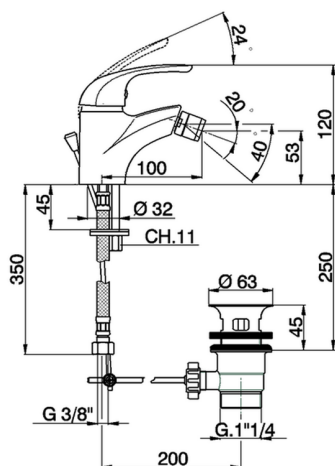

Single lever bidet mixer NORMA_NM000550

MODEL **NM000550**

Single lever bidet mixer, with 1"1/4 automatic pop up waste, G.3/8" stainless steel flexible hoses

AVAILABLE FINISHINGS

21 21 Chrome

CHARACTERISTICS

Cartridge Spare Parts **ZZ94034000**

35 mm Cartridge

Single lever bidet mixer NORMA_NM000550

NM000550

<https://en.huberitalia.com/single-lever-bidet-mixer-norma-nm000550>

2024-11-15