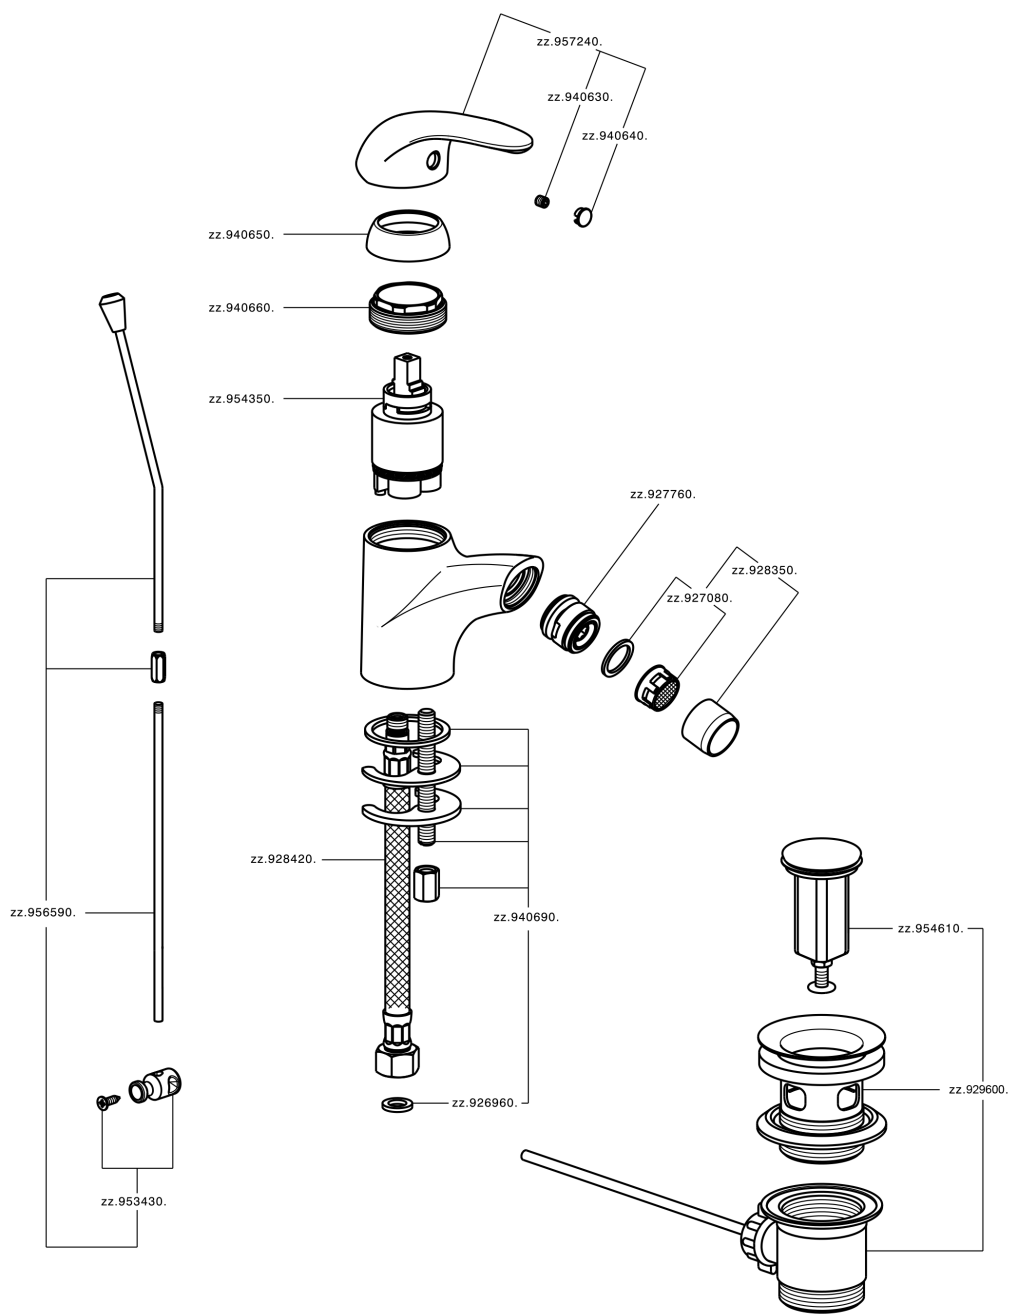

Single lever bidet mixer NORMA_NM000550

MODEL **NM000550**

Single lever bidet mixer, with 1"1/4 automatic pop up waste, G.3/8" stainless steel flexible hoses

AVAILABLE FINISHINGS

21 21 Chrome

CHARACTERISTICS

Cartridge Spare Parts **ZZ94034000**

35 mm Cartridge

Single lever bidet mixer NORMA_NM000550

NM000550

<https://en.huberitalia.com/single-lever-bidet-mixer-norma-nm000550>

2024-11-15