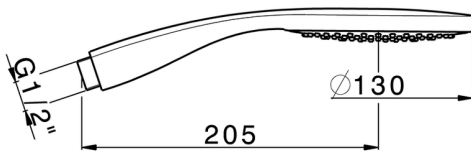

Emotion handshower SHOWER_SS014330

MODEL **SS014330**

Emotion handshower,ABS one spray D.130 mm

AVAILABLE FINISHINGS

CHARACTERISTICS

2026-06-08