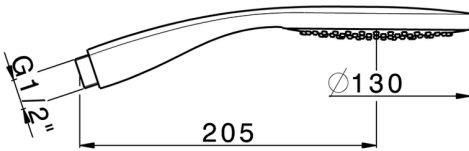

Emotion handshower SHOWER_SS014330

MODEL **SS014330**

Emotion handshower,ABS one spray D.130 mm

AVAILABLE FINISHINGS

CHARACTERISTICS

2026-04-06