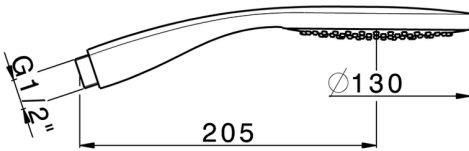

Emotion handshower SHOWER_SS014330

MODEL **SS014330**

Emotion handshower,ABS one spray D.130 mm

AVAILABLE FINISHINGS

CHARACTERISTICS

2026-04-28