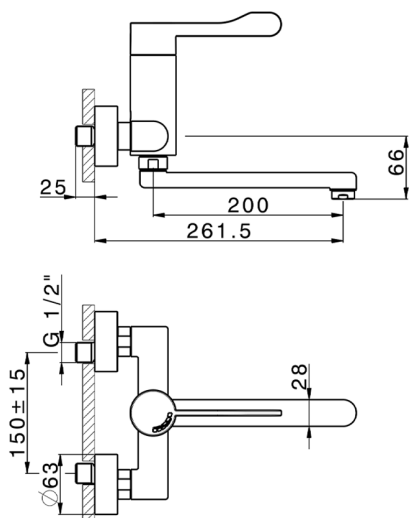

HTS DesignThermo Sequential Basin Mixer COMMUNITY_HDT70000

MODEL **HDT70000**

HTS DesignThermo Sequential Basin Mixer, on the wall, swivel spout

AVAILABLE FINISHINGS

CHARACTERISTICS

Sequential

The Huber sequential thermostatic cartridge HTS is equipped with a new, patented system for integrated and simultaneous adjustment of water temperature and flow.