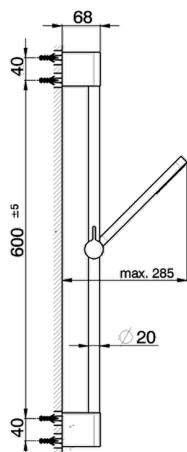

Showerset SHOWER_SS010600

MODEL **SS010600**

Showerset, 60 cm sliding rail bar with sliding bracket, ABS minimalistic one spray flat handshower, 150 cm SUPREME smooth flexible hose

AVAILABLE FINISHINGS

CHARACTERISTICS