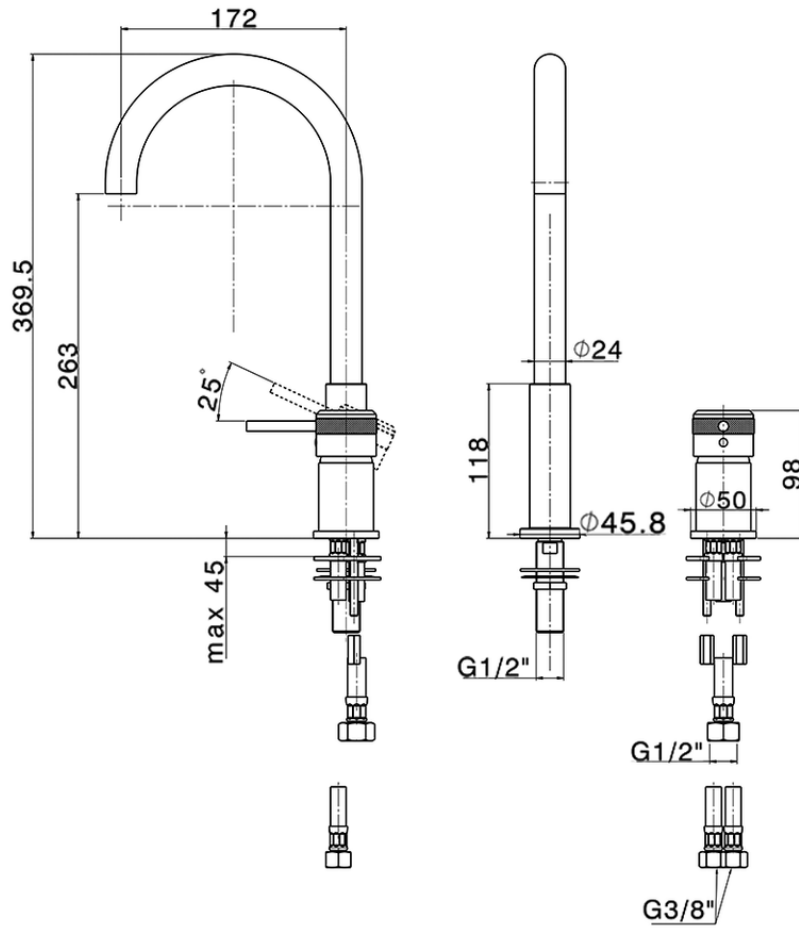

Single lever 2-holes washbasin mixer CHRONOS_CR006510

CR006510

<https://en.huberitalia.com/single-lever-2-holes-washbasin-mixer-chronos-cr006510>

2026-04-05