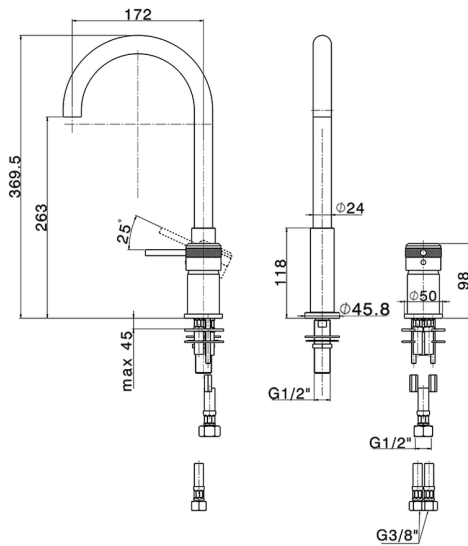

Single lever 2-holes washbasin mixer CHRONOS_CR006510

MODEL **CR006510**

Single lever 2-holes washbasin mixer, without automatic pop-up waste, swivel spout, G.3/8" stainless steel flexible hose

AVAILABLE FINISHINGS

-  **21** 21 Chrome
-  **2F** 2F Brushed Nickel
-  **2Q** 2Q Black Titanium

CHARACTERISTICS

Cartridge Spare Parts **ZZ97179000**

35 mm Cartridge

2026-04-05