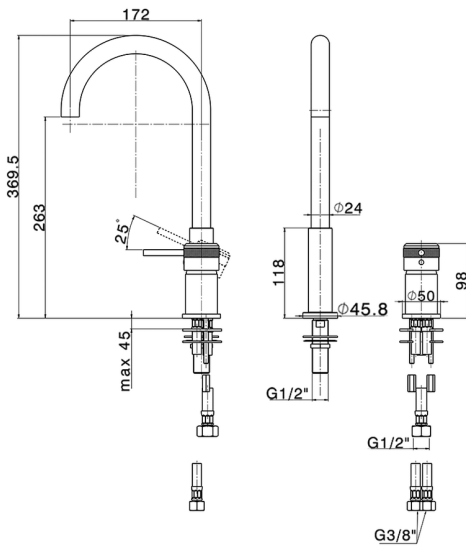

Single lever 2-holes washbasin mixer CHRONOS_CR006510

MODEL **CR006510**

Single lever 2-holes washbasin mixer, without automatic pop-up waste, swivel spout, G.3/8" stainless steel flexible hose

AVAILABLE FINISHINGS

-  **21** 21 Chrome
-  **2F** 2F Brushed Nickel
-  **2Q** 2Q Black Titanium

CHARACTERISTICS

Cartridge Spare Parts **ZZ97179000**

35 mm Cartridge

2026-05-25