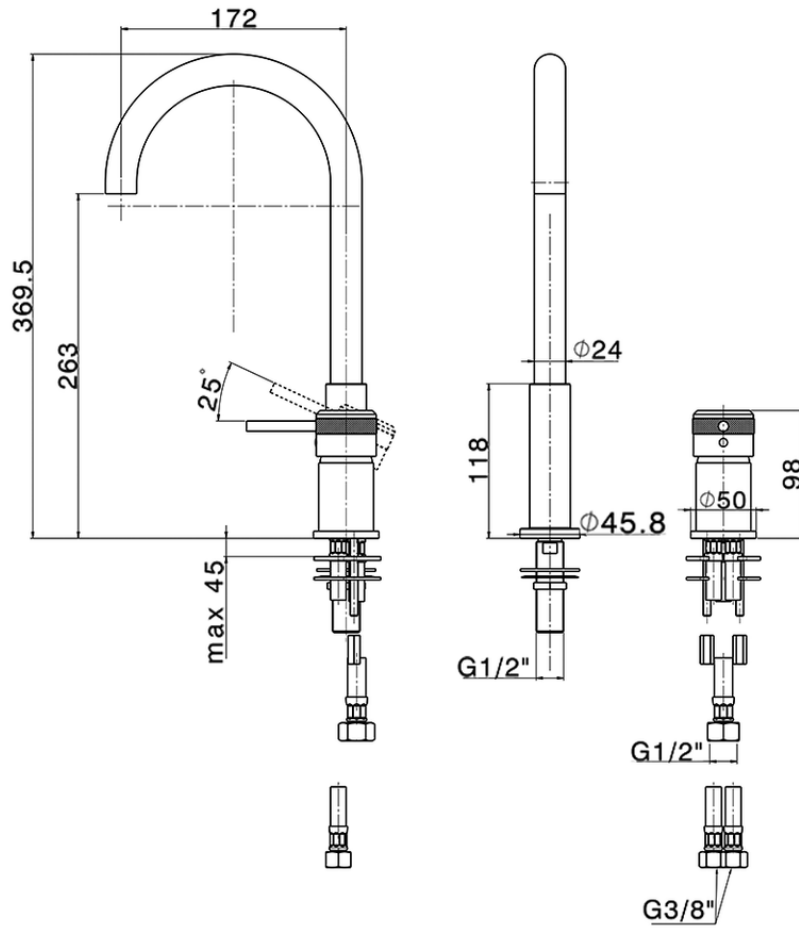

Single lever 2-holes washbasin mixer CHRONOS\_CR006510

CR006510

<https://en.huberitalia.com/single-lever-2-holes-washbasin-mixer-chronos-cr006510>

2026-06-26