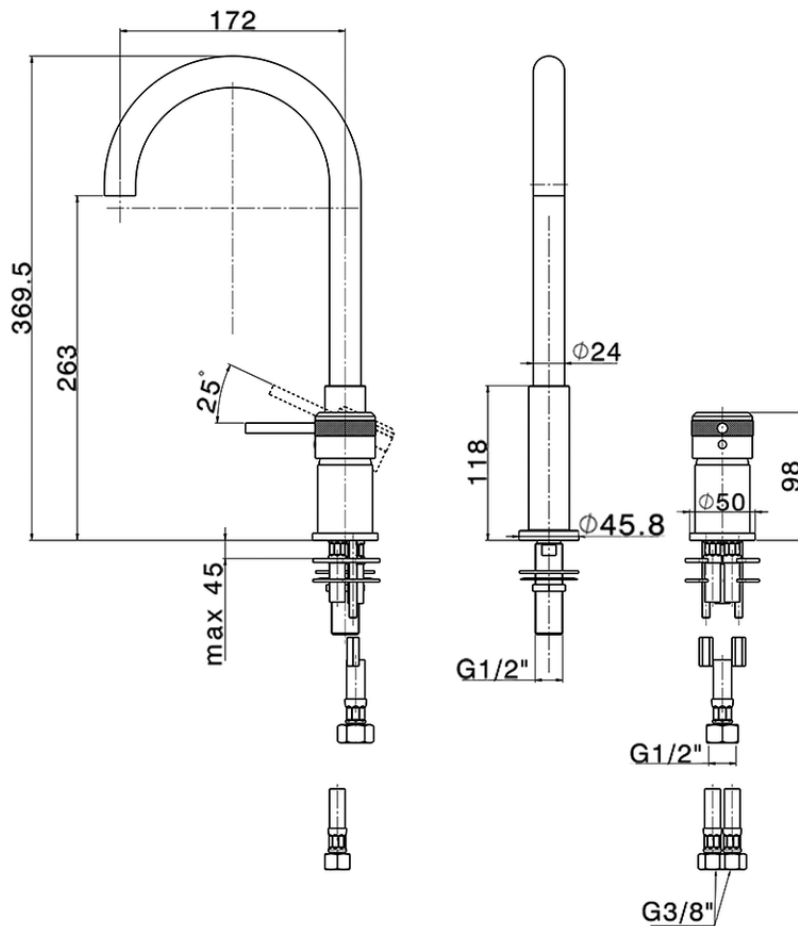

Single lever 2-holes washbasin mixer CHRONOS\_CR006510

CR006510

<https://en.huberitalia.com/single-lever-2-holes-washbasin-mixer-chronos-cr006510>

2026-06-26