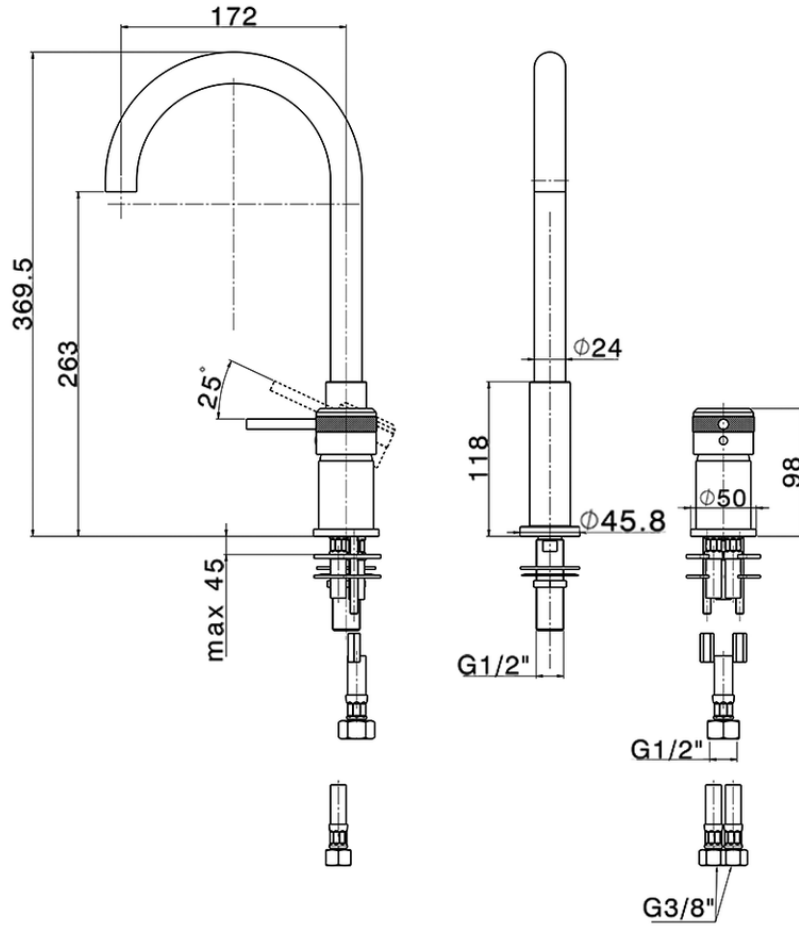

Single lever 2-holes washbasin mixer CHRONOS\_CR006510

CR006510

<https://en.huberitalia.com/single-lever-2-holes-washbasin-mixer-chronos-cr006510>

2026-04-05