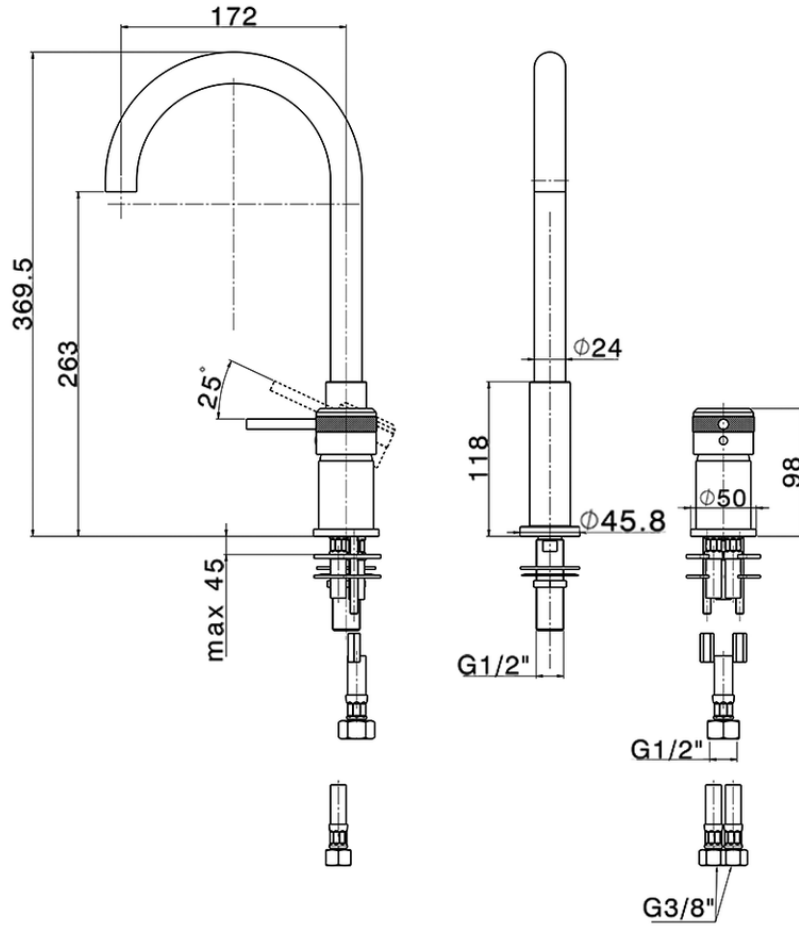

Single lever 2-holes washbasin mixer CHRONOS_CR006510

CR006510

<https://en.huberitalia.com/single-lever-2-holes-washbasin-mixer-chronos-cr006510>

2026-05-25