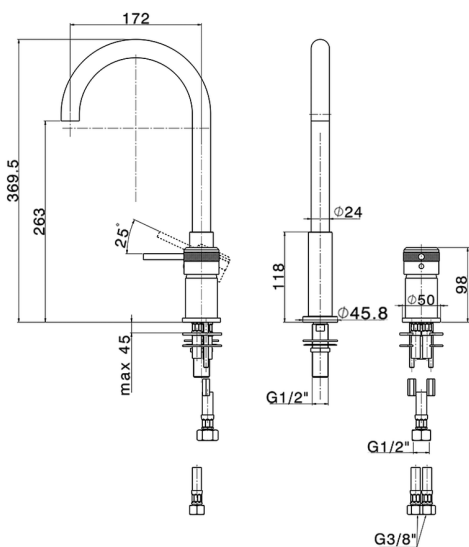

Single lever 2-holes washbasin mixer CHRONOS_CR006510

MODEL **CR006510**

Single lever 2-holes washbasin mixer, without automatic pop-up waste, swivel spout, G.3/8" stainless steel flexible hose

AVAILABLE FINISHINGS

-  **21** 21 Chrome
-  **2F** 2F Brushed Nickel
-  **2Q** 2Q Black Titanium

CHARACTERISTICS

Cartridge Spare Parts **ZZ97179000**

35 mm Cartridge

2026-05-02