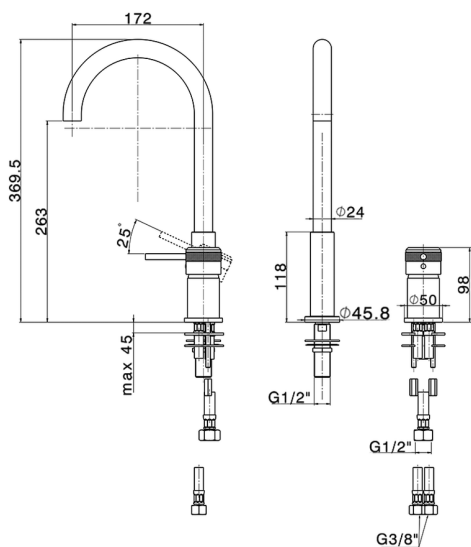

Single lever 2-holes washbasin mixer CHRONOS_CR006510

MODEL **CR006510**

Single lever 2-holes washbasin mixer, without automatic pop-up waste, swivel spout, G.3/8" stainless steel flexible hose

AVAILABLE FINISHINGS

-  **21** 21 Chrome
-  **2F** 2F Brushed Nickel
-  **2Q** 2Q Black Titanium

CHARACTERISTICS

Cartridge Spare Parts **ZZ97179000**

35 mm Cartridge

2026-06-26