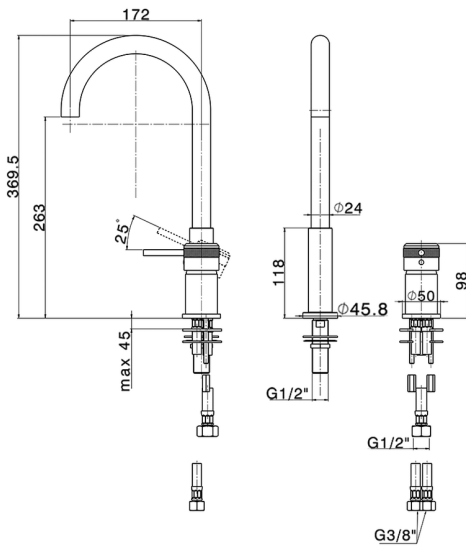

Single lever 2-holes washbasin mixer CHRONOS_CR006510

MODEL **CR006510**

Single lever 2-holes washbasin mixer, without automatic pop-up waste, swivel spout, G.3/8" stainless steel flexible hose

AVAILABLE FINISHINGS

-  **21** 21 Chrome
-  **2F** 2F Brushed Nickel
-  **2Q** 2Q Black Titanium

CHARACTERISTICS

Cartridge Spare Parts **ZZ97179000**

35 mm Cartridge

2026-04-07