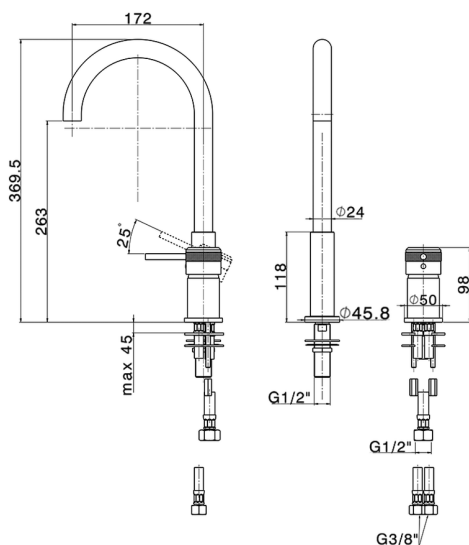

Single lever 2-holes washbasin mixer CHRONOS_CR006510

MODEL **CR006510**

Single lever 2-holes washbasin mixer, without automatic pop-up waste, swivel spout, G.3/8" stainless steel flexible hose

AVAILABLE FINISHINGS

-  **21** 21 Chrome
-  **2F** 2F Brushed Nickel
-  **2Q** 2Q Black Titanium

CHARACTERISTICS

Cartridge Spare Parts **ZZ97179000**

35 mm Cartridge

2026-06-26