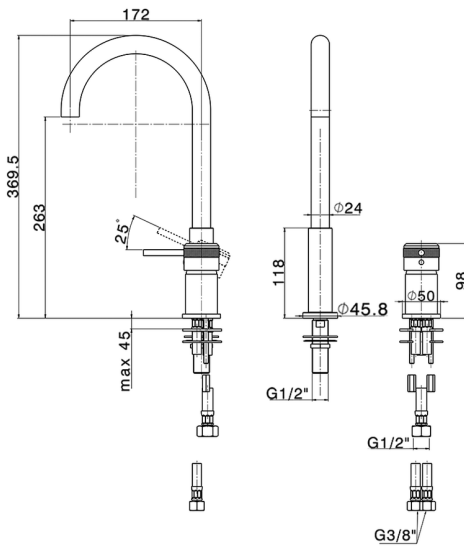

## Single lever 2-holes washbasin mixer CHRONOS\_CR006510

MODEL **CR006510**

Single lever 2-holes washbasin mixer, without automatic pop-up waste, swivel spout, G.3/8" stainless steel flexible hose

### CHARACTERISTICS

Cartridge Spare Parts **ZZ97179000**

**35 mm Cartridge**

2026-05-25