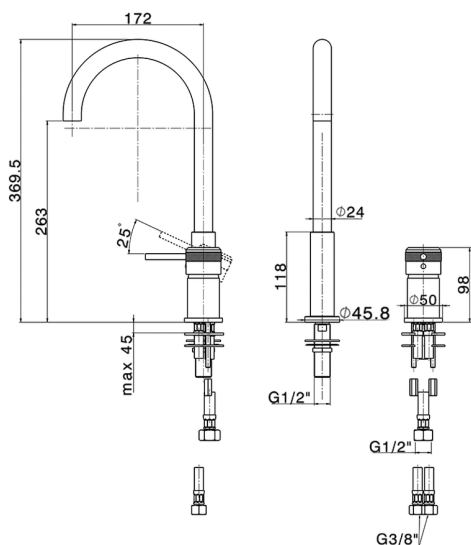

Single lever 2-holes washbasin mixer CHRONOS_CR006510

MODEL **CR006510**

Single lever 2-holes washbasin mixer, without automatic pop-up waste, swivel spout, G.3/8" stainless steel flexible hose

AVAILABLE FINISHINGS

-  **21** 21 Chrome
-  **2F** 2F Brushed Nickel
-  **2Q** 2Q Black Titanium

CHARACTERISTICS

Cartridge Spare Parts **ZZ97179000**

35 mm Cartridge

2026-04-08