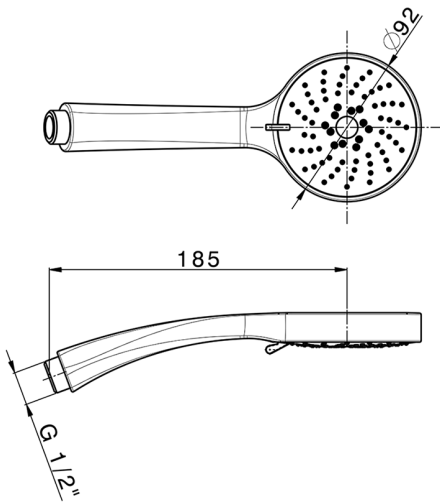

## Era handshower SHOWER\_SS014260

MODEL **SS014260**

Era handshower, 3 sprays D.92 mm ABS

AVAILABLE FINISHINGS

CHARACTERISTICS

2024-12-22