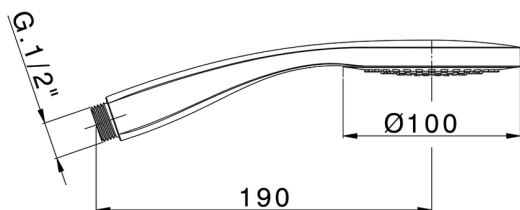

Emotion handshower SHOWER_SS014480

MODEL **SS014480**

Emotion handshower, ABS one spray D.100 mm

AVAILABLE FINISHINGS

-  **21** 21 Chrome
-  **40** 40 Matt Black
-  **4Q** 4Q Matt White

CHARACTERISTICS

2024-12-31