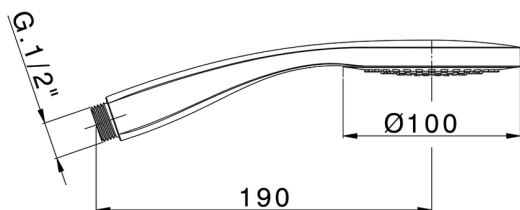

CHARACTERISTICS