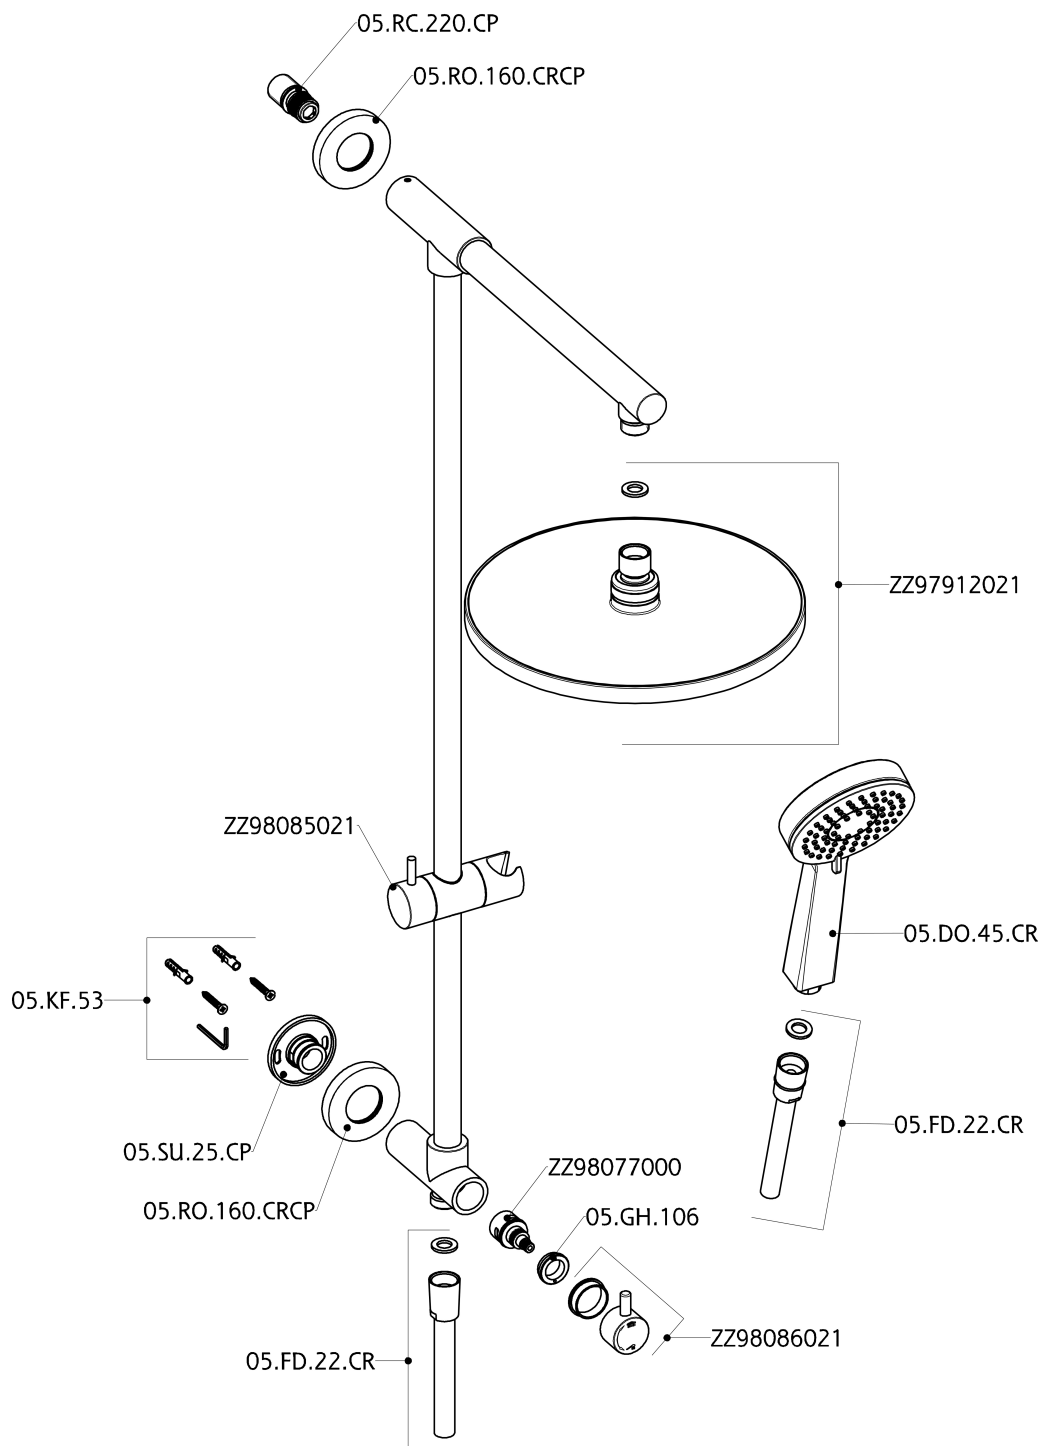

CombiShower with Diverter COLUMNS_SSZ78010

SSZ78010

<https://en.huberitalia.com/combishower-with-diverter-columns-ssz78010>

2025-04-03