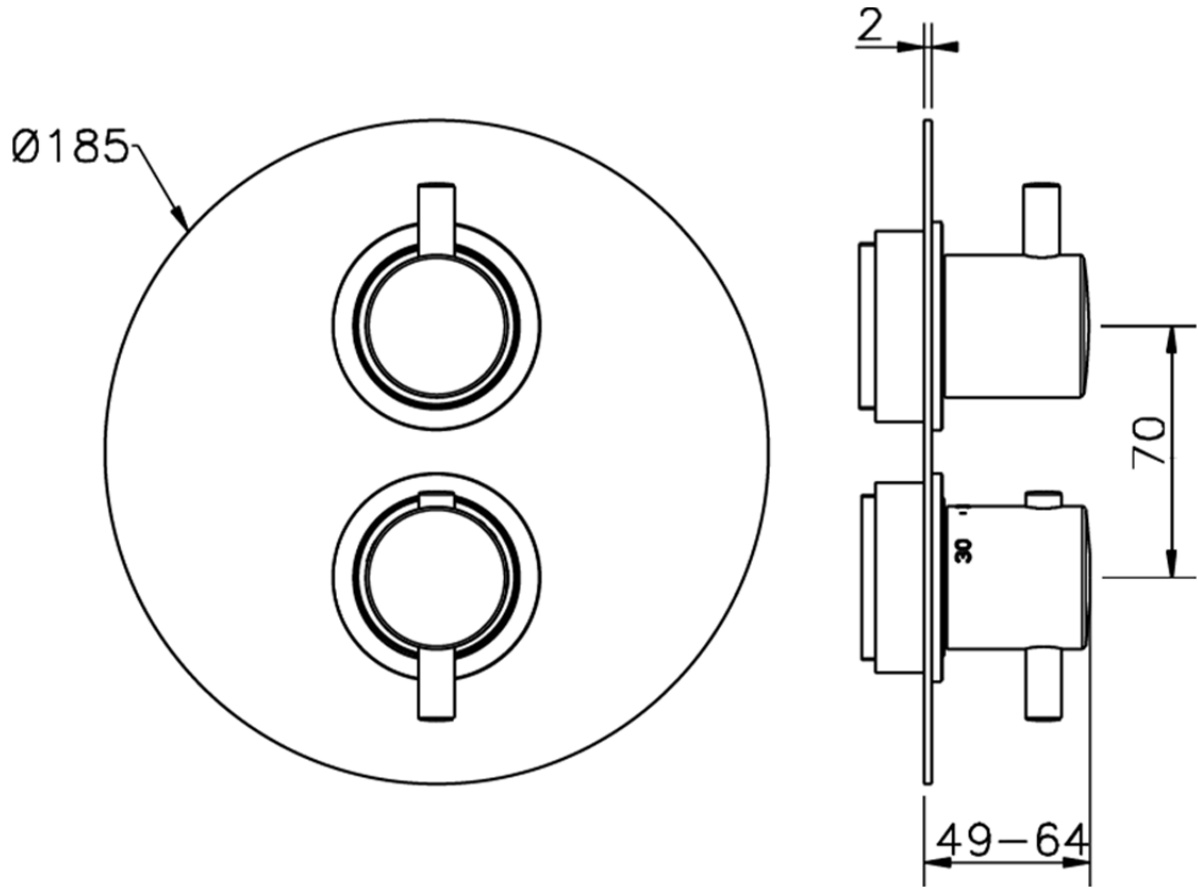

## Exposed part for 3-outlet thermostatic mixer M32\_MT018200

MT018200

<https://en.huberitalia.com/exposed-part-for-3-outlet-thermostatic-mixer-m32-mt018200>

Piastra/Plate/Plaque/Platte/Placa

2-3mm: XX 25-40 YY 76-91

10 mm: XX 16-31 YY 65-80

ZB018201

<https://en.huberitalia.com/3-outlet-concealed-thermostatic-shower-valve-concealed-zb018201>

2026-06-25