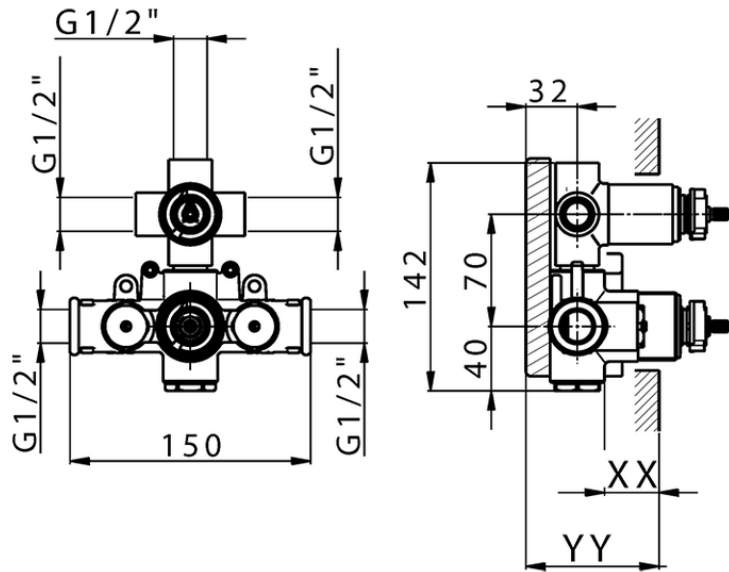

## Exposed part for 3-outlet thermostatic mixer M32\_MT018200

MT018200

<https://en.huberitalia.com/exposed-part-for-3-outlet-thermostatic-mixer-m32-mt018200>

Piastra/Plate/Plaque/Platte/Placa

2-3mm: XX 25-40 YY 76-91

10 mm: XX 16-31 YY 65-80

ZB018201

<https://en.huberitalia.com/3-outlet-concealed-thermostatic-shower-valve-concealed-zb018201>

2026-06-25