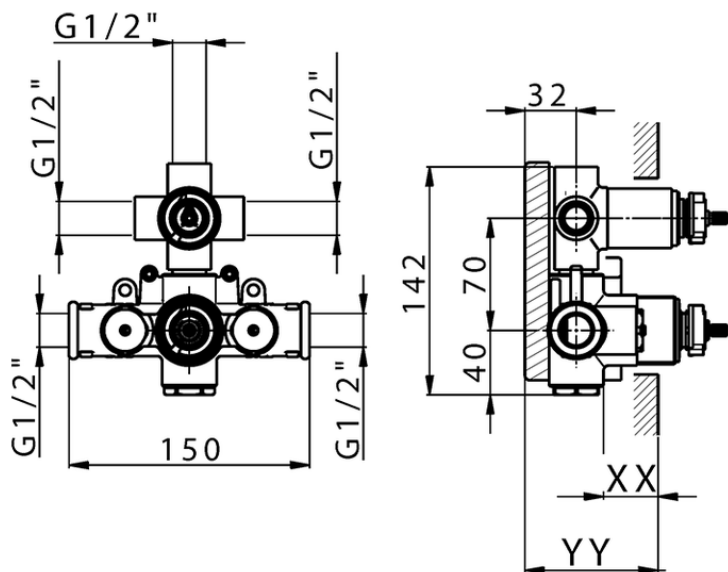

## Exposed part for 3-outlet thermostatic mixer M32\_MT018200

MT018200

<https://en.huberitalia.com/exposed-part-for-3-outlet-thermostatic-mixer-m32-mt018200>

Piastra/Plate/Plaque/Platte/Placa

2-3mm: XX 25-40 YY 76-91

10 mm: XX 16-31 YY 65-80

ZB018201

<https://en.huberitalia.com/3-outlet-concealed-thermostatic-shower-valve-concealed-zb018201>

2026-04-29