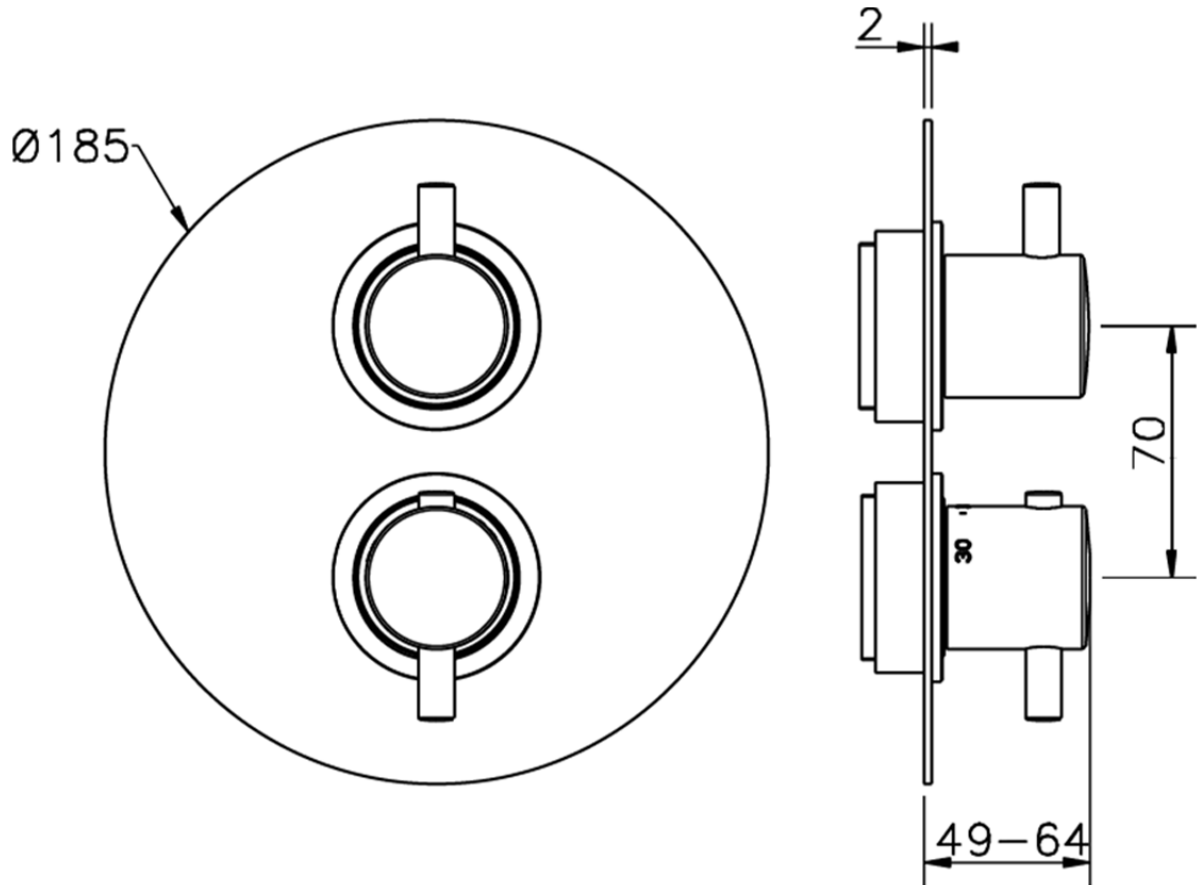

## Exposed part for 3-outlet thermostatic mixer M32\_MT018200

MT018200

<https://en.huberitalia.com/exposed-part-for-3-outlet-thermostatic-mixer-m32-mt018200>

Piastra/Plate/Plaque/Platte/Placa

2-3mm: XX 25-40 YY 76-91

10 mm: XX 16-31 YY 65-80

ZB018201

<https://en.huberitalia.com/3-outlet-concealed-thermostatic-shower-valve-concealed-zb018201>

2026-04-08