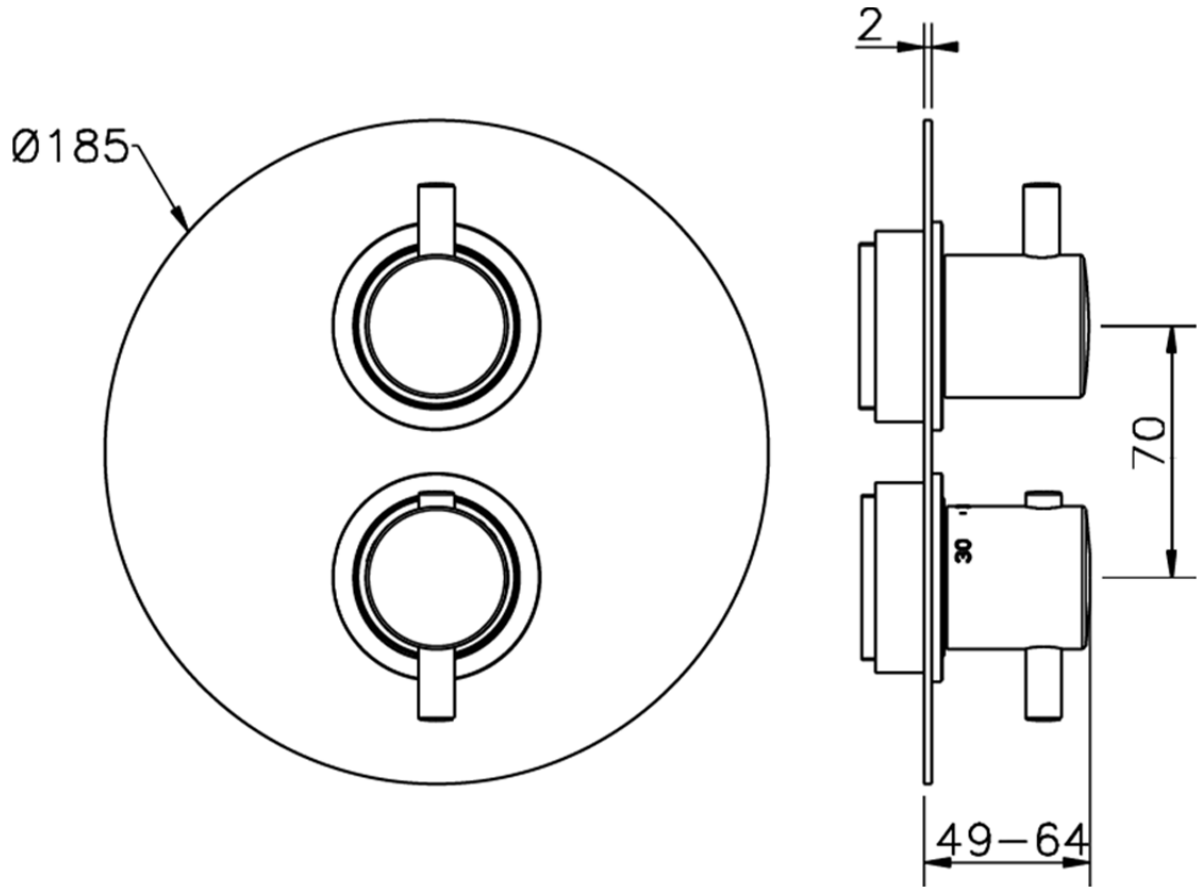

## Exposed part for 3-outlet thermostatic mixer M32\_MT018200

MT018200

<https://en.huberitalia.com/exposed-part-for-3-outlet-thermostatic-mixer-m32-mt018200>

Piastra/Plate/Plaque/Platte/Placa

2-3mm: XX 25-40 YY 76-91

10 mm: XX 16-31 YY 65-80

ZB018201

<https://en.huberitalia.com/3-outlet-concealed-thermostatic-shower-valve-concealed-zb018201>

2026-04-29