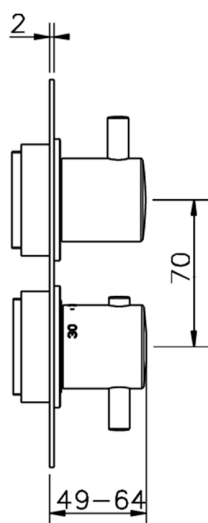

Exposed part for 3-outlet thermostatic mixer M32_MT018200

MODEL **MT018200**

Exposed part for 3-outlet thermostatic mixer, with 3 outlet diverter, without concealed part, for item ZB018201

AVAILABLE FINISHINGS

-  **21** 21 Chrome
-  **26** 26 Old Copper
-  **2F** 2F Brushed Nickel
-  **2W** 2W Brushed Gold
-  **40** 40 Matt Black
-  **4Q** 4Q Matt White

CHARACTERISTICS

Installation **Concealed**
 Required concealed parts **ZB018201**

3-Outlet Concealed thermostatic mixer, with 3-outlet diverter, without trim kit

AVAILABLE FINISHINGS

CHARACTERISTICS

Installation	Concealed
Cartridge Spare Parts	24.04A.PP
8x20 Plus P Thermostatic Valve	
Concealed	1

Piastra/Plate/Plaque/Platte/Placa
 2-3mm: XX 25-40 YY 76-91
 10 mm: XX 16-31 YY 65-80

DeviaStop

The Huber Devia Stop technology allows to adjust the water flow and to direct it to the selected output point (overhead soaker, hand shower, etc).