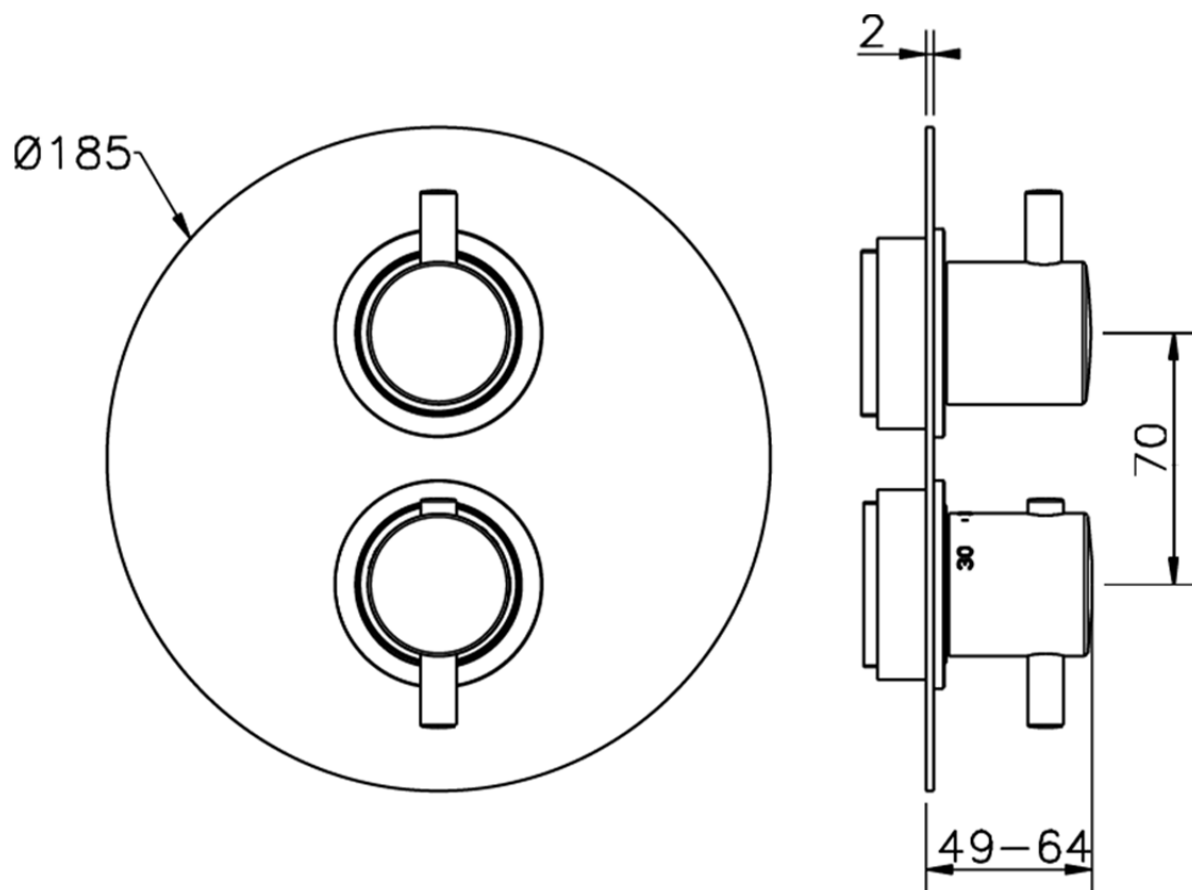

Exposed part for 3-outlet thermostatic mixer M32_MT018200

MT018200

<https://en.huberitalia.com/exposed-part-for-3-outlet-thermostatic-mixer-m32-mt018200>

Piastra/Plate/Plaque/Platte/Placa

2-3mm: XX 25-40 YY 76-91

10 mm: XX 16-31 YY 65-80

ZB018201

<https://en.huberitalia.com/3-outlet-concealed-thermostatic-shower-valve-concealed-zb018201>

2026-04-29