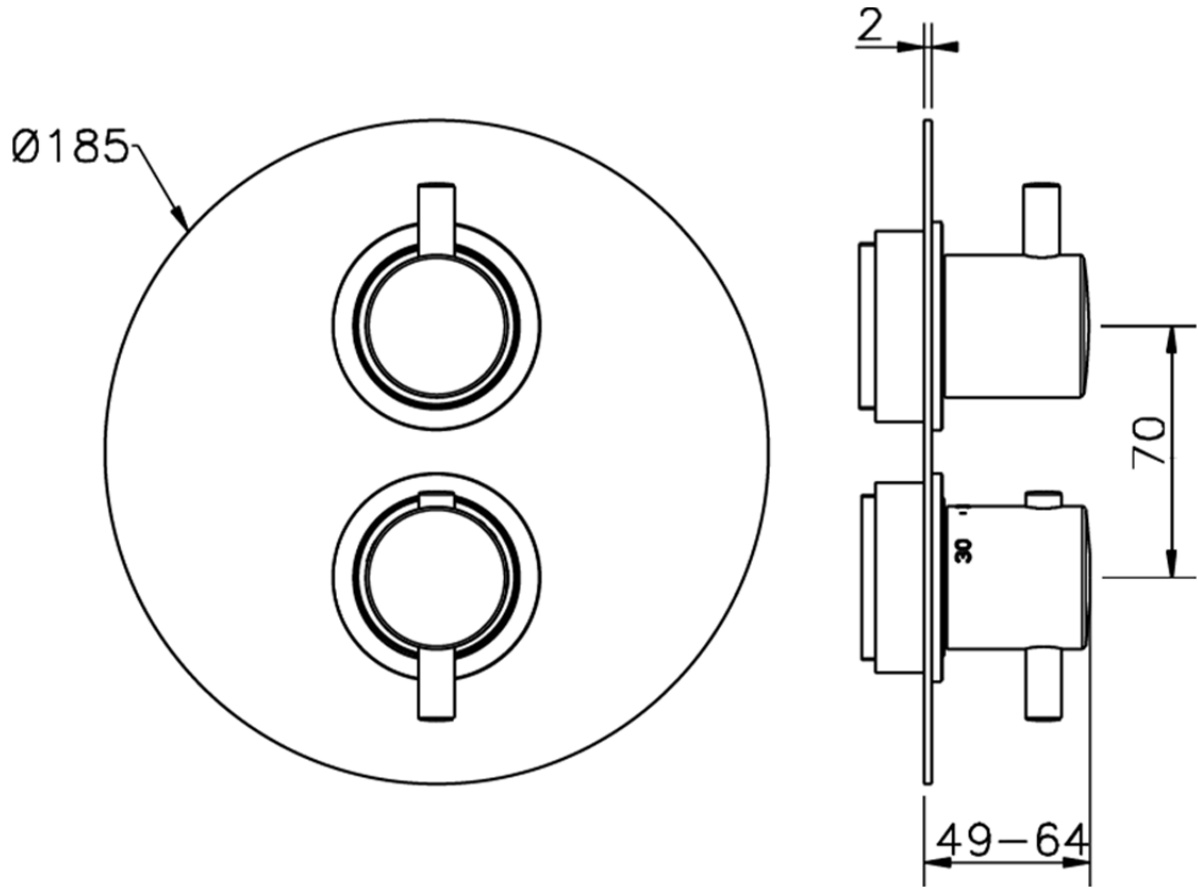

## Exposed part for 3-outlet thermostatic mixer M32\_MT018200

MT018200

<https://en.huberitalia.com/exposed-part-for-3-outlet-thermostatic-mixer-m32-mt018200>

## Piastra/Plate/Plaque/Platte/Placa

2-3mm: XX 25-40 YY 76-91

10 mm: XX 16-31 YY 65-80

ZB018201

<https://en.huberitalia.com/3-outlet-concealed-thermostatic-shower-valve-concealed-zb018201>

2026-06-25