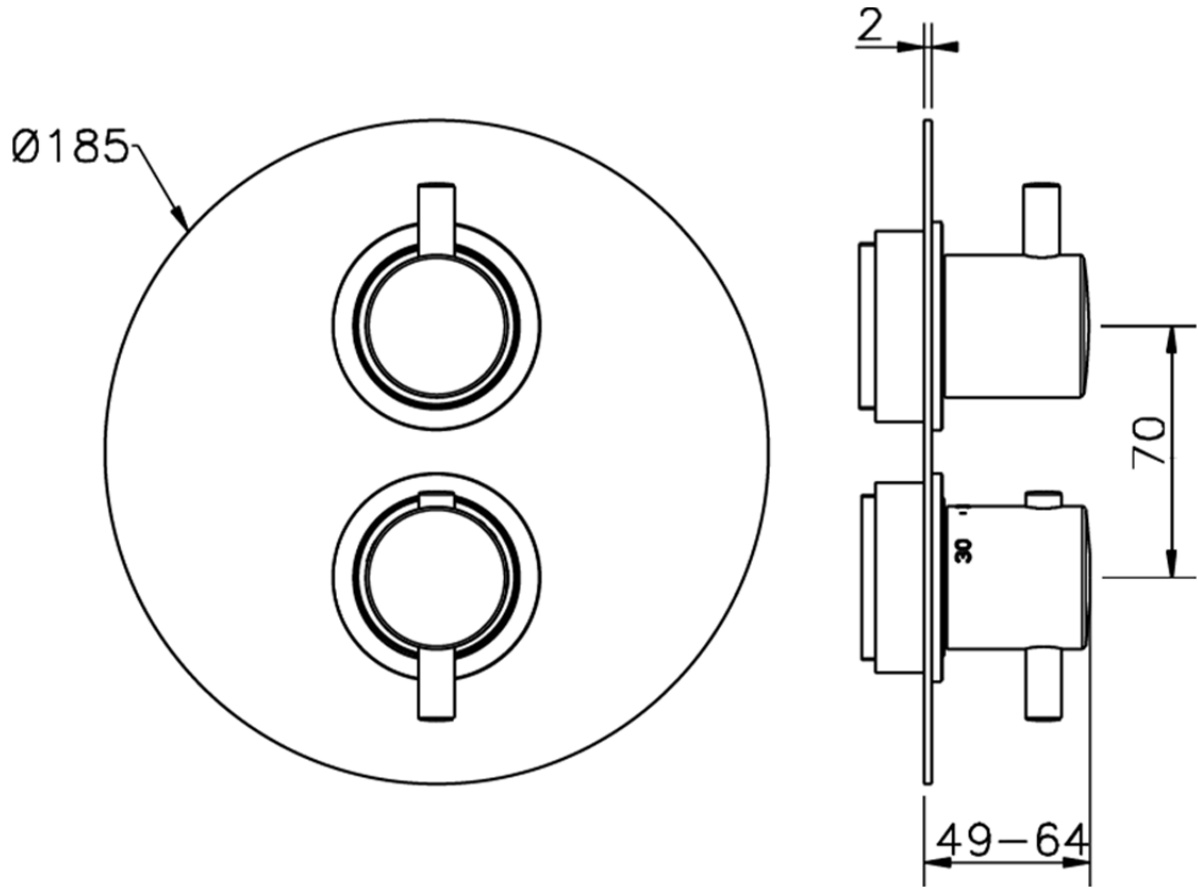

Exposed part for 3-outlet thermostatic mixer M32_MT018200

MT018200

<https://en.huberitalia.com/exposed-part-for-3-outlet-thermostatic-mixer-m32-mt018200>

Piastra/Plate/Plaque/Platte/Placa

2-3mm: XX 25-40 YY 76-91

10 mm: XX 16-31 YY 65-80

ZB018201

<https://en.huberitalia.com/3-outlet-concealed-thermostatic-shower-valve-concealed-zb018201>

2026-05-25