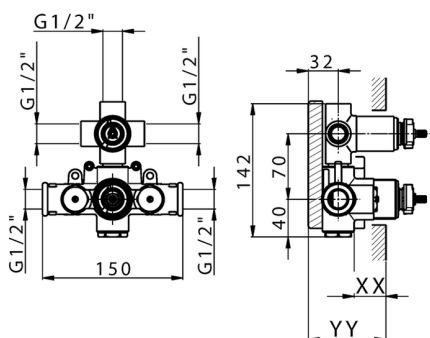

3-Outlet Concealed thermostatic mixer, with 3-outlet diverter, without trim kit

AVAILABLE FINISHINGS

CHARACTERISTICS

Installation **Concealed**

Cartridge Spare Parts **24.04A.PP**

8x20 Plus P Thermostatic Valve

Concealed **1**

Piastra/Plate/Plaque/Platte/Placa

2-3mm: XX 25-40 YY 76-91

10 mm: XX 16-31 YY 65-80

DeviaStop

The Huber Devia Stop technology allows to adjust the water flow and to direct it to the selected output point (overhead soaker, hand shower, etc).