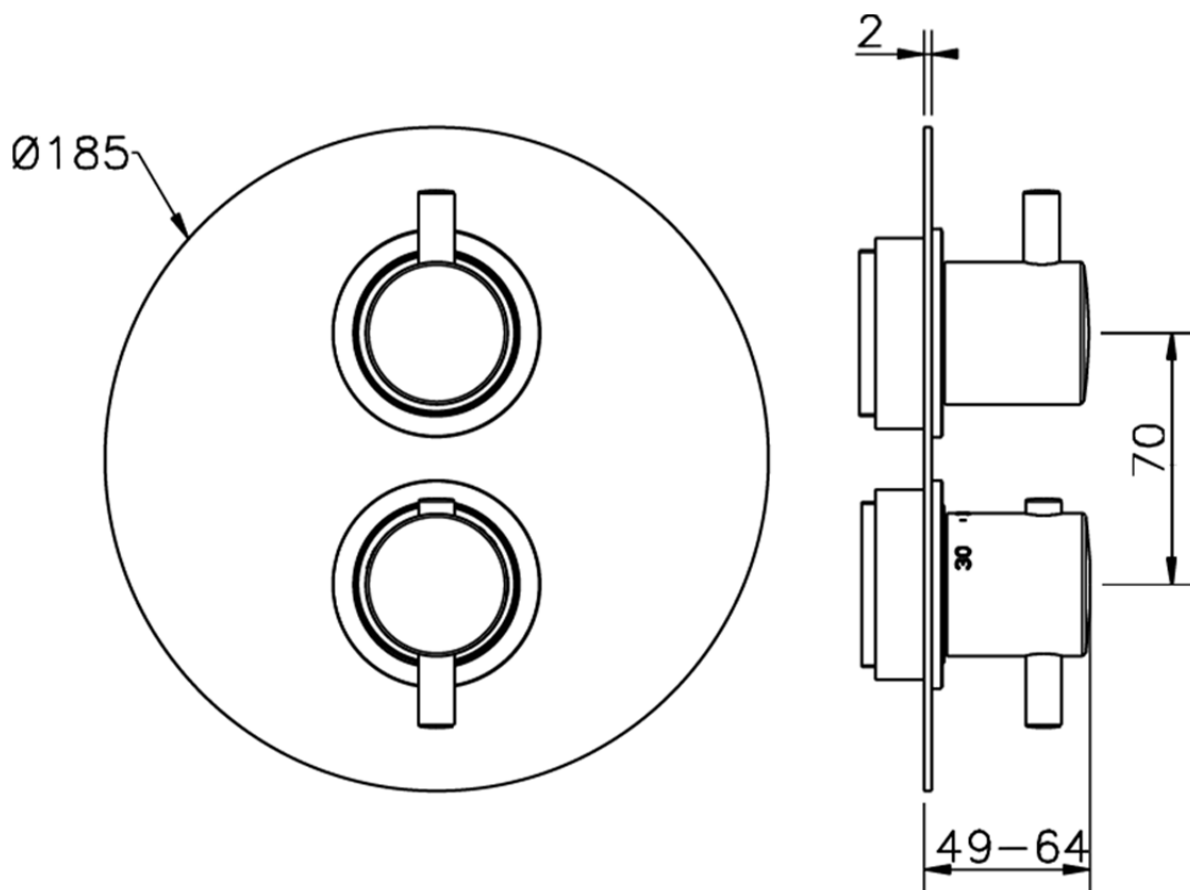

## Exposed part for 3-outlet thermostatic mixer M32\_MT018200

MT018200

<https://en.huberitalia.com/exposed-part-for-3-outlet-thermostatic-mixer-m32-mt018200>

Piastra/Plate/Plaque/Platte/Placa

2-3mm: XX 25-40 YY 76-91

10 mm: XX 16-31 YY 65-80

ZB018201

<https://en.huberitalia.com/3-outlet-concealed-thermostatic-shower-valve-concealed-zb018201>

2026-04-29