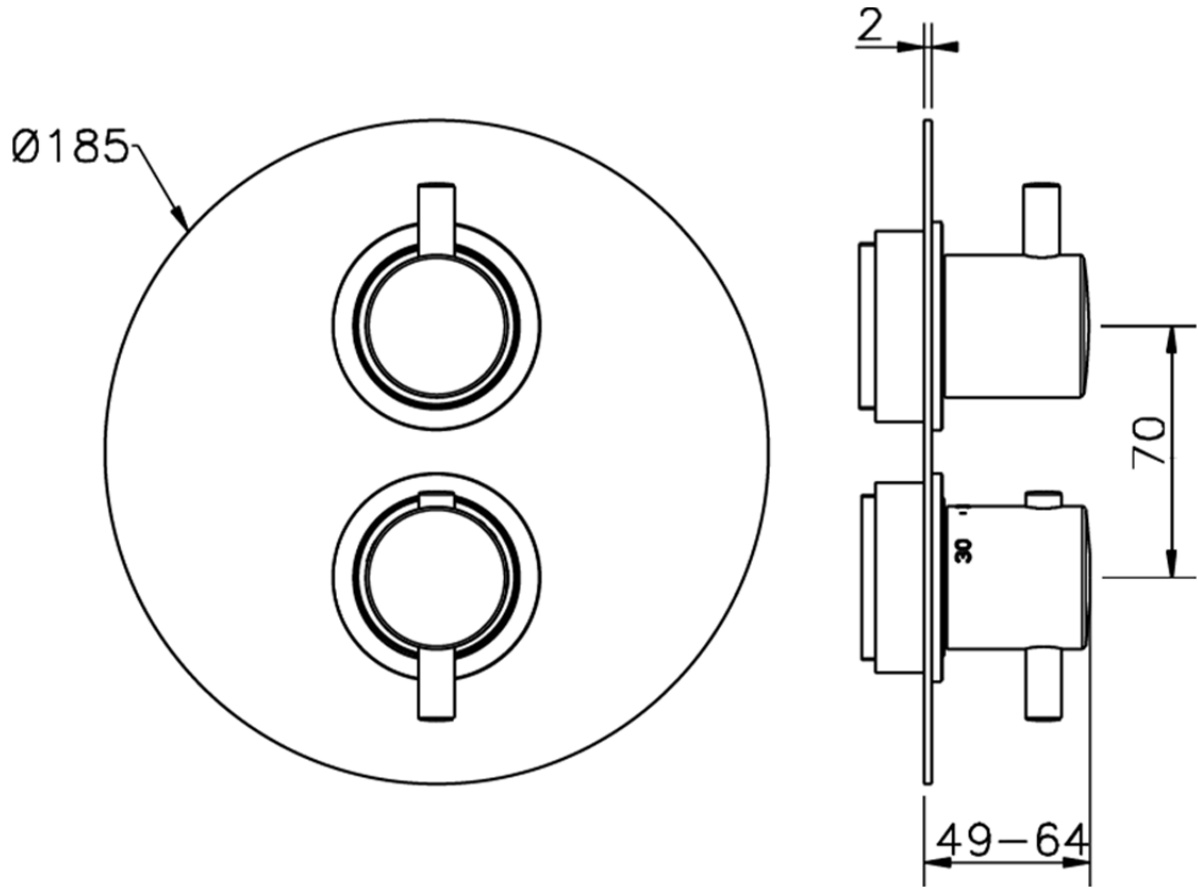

Exposed part for 3-outlet thermostatic mixer M32_MT018200

MT018200

<https://en.huberitalia.com/exposed-part-for-3-outlet-thermostatic-mixer-m32-mt018200>

Piastra/Plate/Plaque/Platte/Placa

2-3mm: XX 25-40 YY 76-91

10 mm: XX 16-31 YY 65-80

ZB018201

<https://en.huberitalia.com/3-outlet-concealed-thermostatic-shower-valve-concealed-zb018201>

2026-04-06