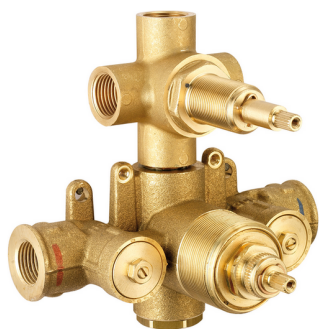

## Exposed part for 3-outlet thermostatic mixer M32\_MT018200

MODEL **MT018200**

Exposed part for 3-outlet thermostatic mixer, with 3 outlet diverter, without concealed part, for item ZB018201

### Thermostatic

The Huber thermostatic is your personal water manager, helping you to handle, control and save water and energy.

## 3-outlet Concealed thermostatic shower valve CONCEALED\_ZB018201

MODEL **ZB018201**

3-Outlet Concealed thermostatic mixer, with 3-outlet diverter, without trim kit

AVAILABLE FINISHINGS

CHARACTERISTICS

Installation	<b>Concealed</b>
Cartridge Spare Parts	<b>24.04A.PP</b>
<b>8x20 Plus P Thermostatic Valve</b>	
Concealed	<b>1</b>

### DeviaStop

The Huber Devia Stop technology allows to adjust the water flow and to direct it to the selected output point (overhead soaker, hand shower, etc).