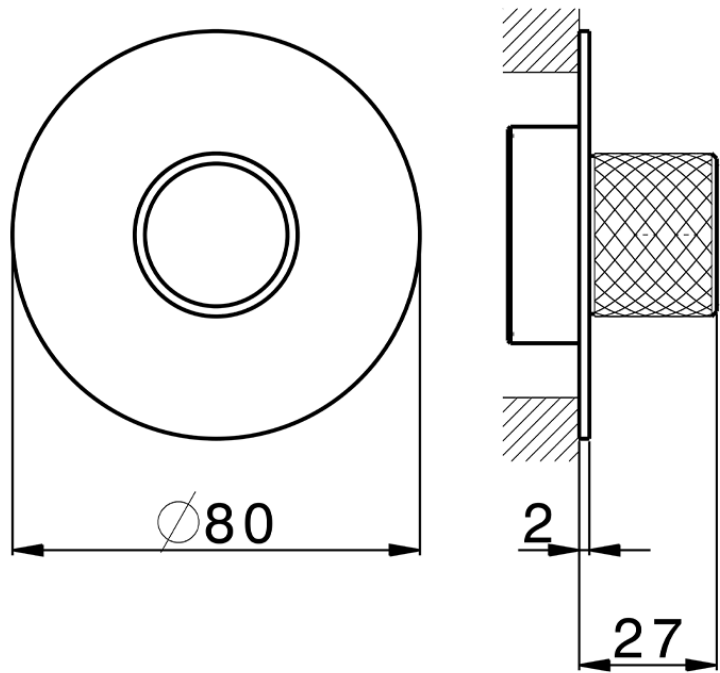

Exposed part for individual Push&Shower PUSH&SHOWER_PS0G6110

PS0G6110

<https://en.huberitalia.com/exposed-part-for-individual-pushshower-pushshower-ps0g6110>

2026-02-24